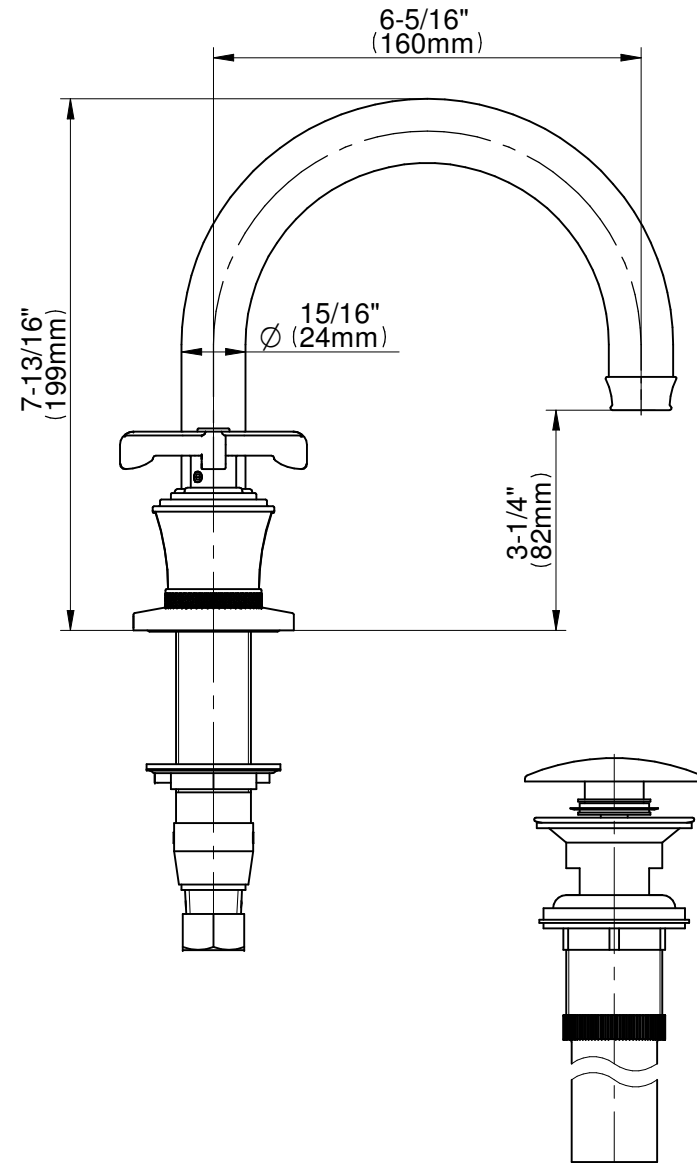

BATHROOM
 Vignola Widespread Lavatory
 Faucet
G-11612

GRAFF[®]
 Art of Bath

Information

- Installs on 8" centers
- Aerated flow rate ≤1.2 max gpm
- 1-3/16" hole cutout (x3)
- Includes pop-top umbrella drain
- ADA
- CALGreen

Finishes

GN-11612-...-C20B

VIGNOLA Series

GRAFF®
Art of Bath