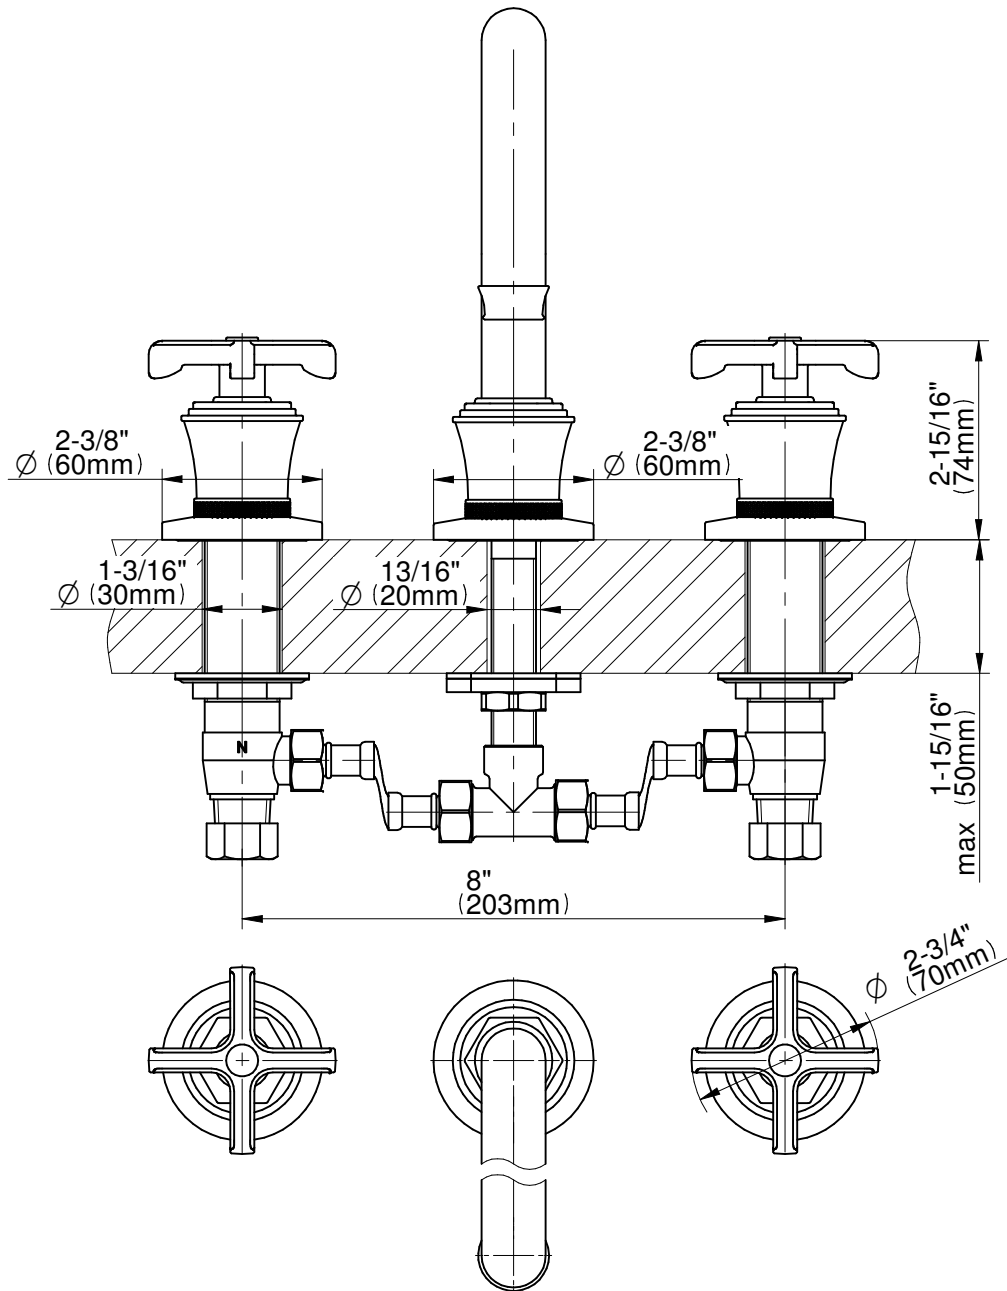

BATHROOM
 Vignola Widespread Lavatory
 Faucet
G-11612

GRAFF[®]
 Art of Bath

Information

- Installs on 8" centers
- Aerated flow rate ≤1.2 max gpm
- 1-3/16" hole cutout (x3)
- Includes pop-top umbrella drain
- ADA
- CALGreen

Finishes

GN-11612-...-C20B

VIGNOLA Series

GRAFF®
Art of Bath