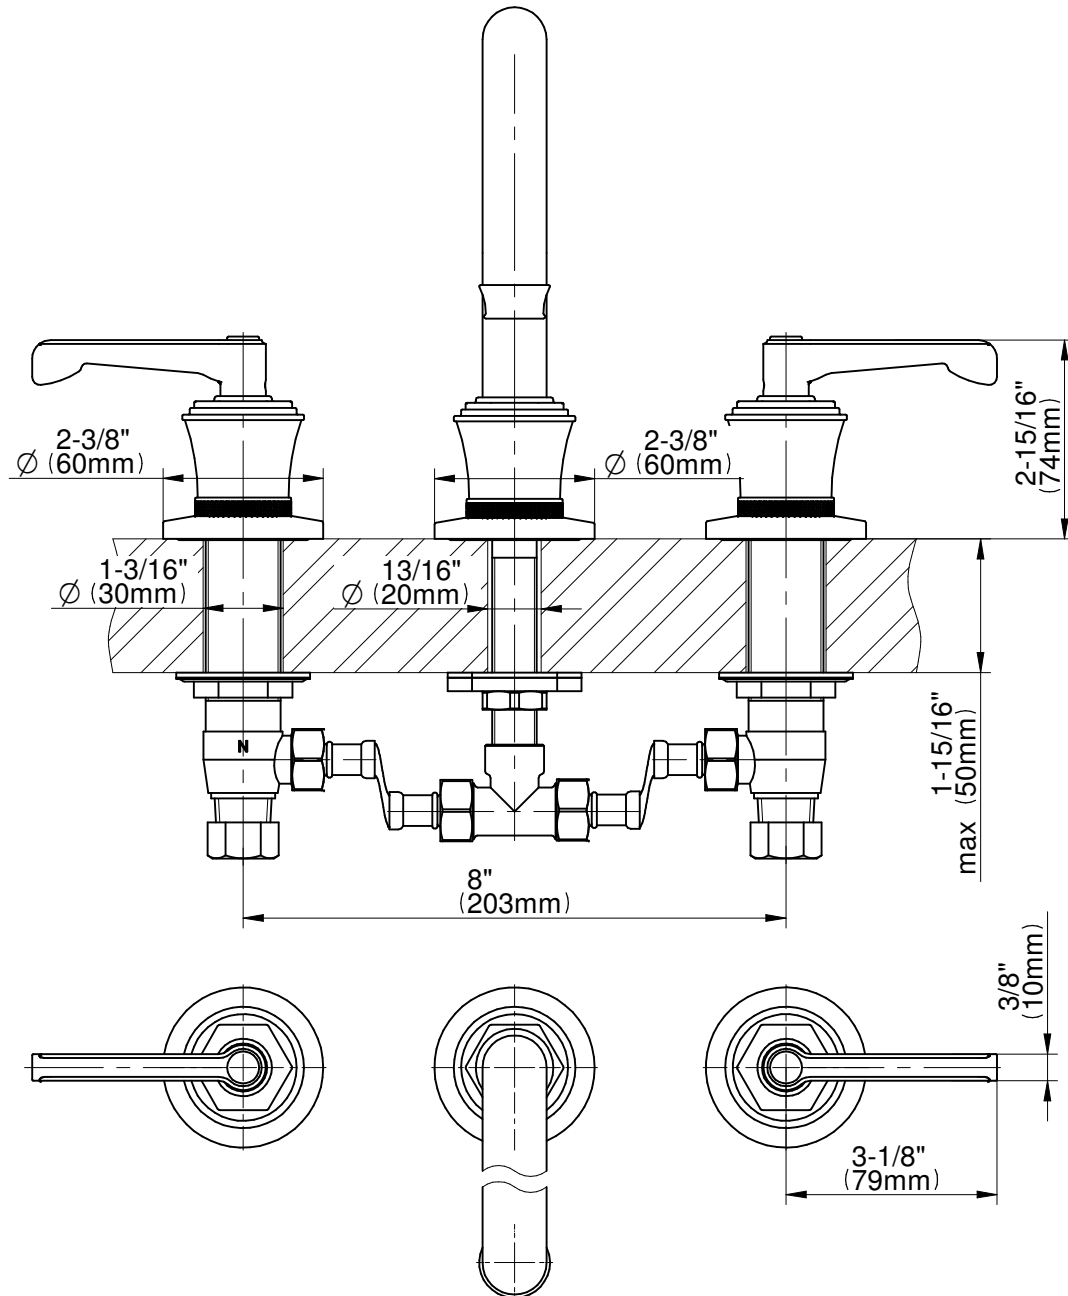

BATHROOM
 Vignola Widespread Lavatory
 Faucet
G-11612

GRAFF[®]
 Art of Bath

Information

- Installs on 8" centers
- Aerated flow rate ≤1.2 max gpm
- 1-3/16" hole cutout (x3)
- Includes pop-top umbrella drain
- CALGreen

Finishes

GN-11612-...-LM60B

VIGNOLA Series

GRAFF®
Art of Bath