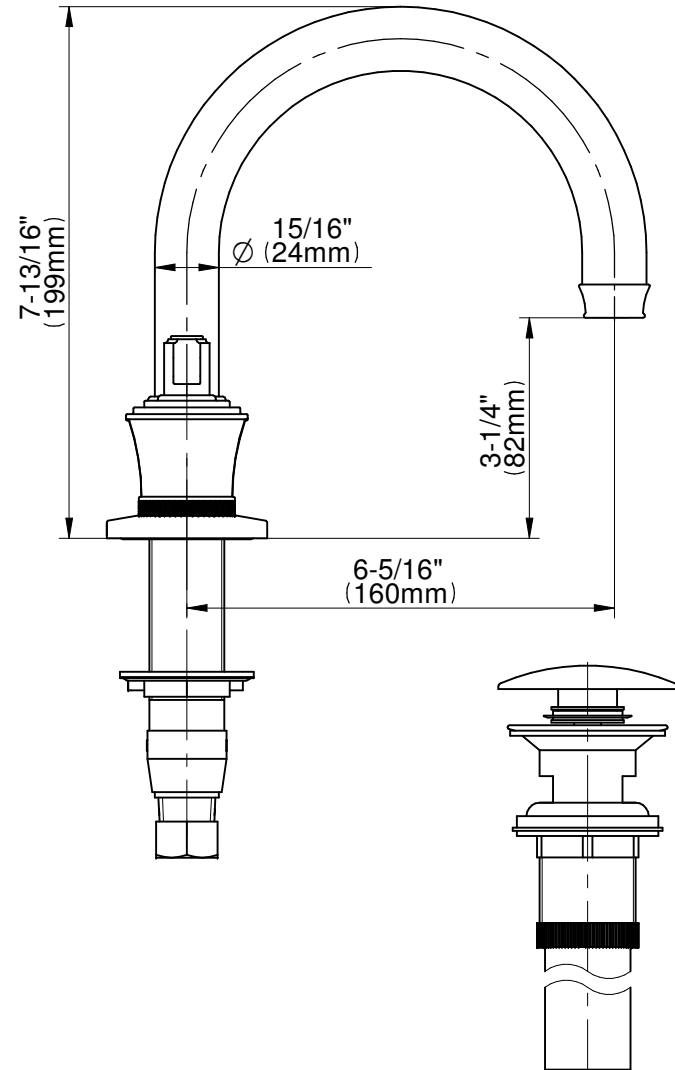

BATHROOM
 Vignola Widespread Lavatory
 Faucet
G-11612

GRAFF[®]
 Art of Bath

Information

- Installs on 8" centers
- Aerated flow rate ≤1.2 max gpm
- 1-3/16" hole cutout (x3)
- Includes pop-top umbrella drain
- CALGreen

Finishes

GN-11612-...-LM60B

VIGNOLA Series

GRAFF®
Art of Bath