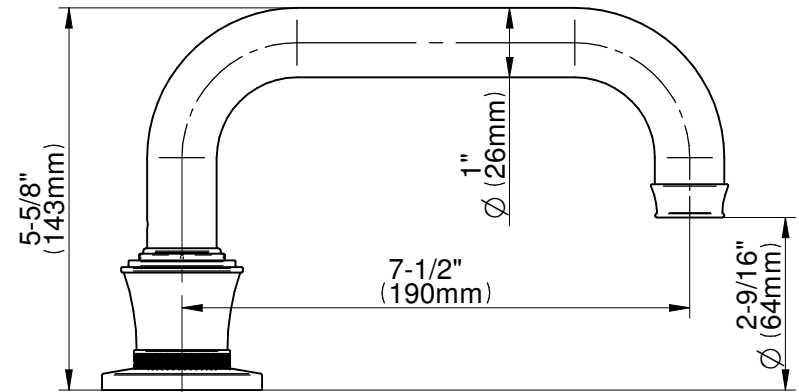

G-11650-...-C20B-T

VIGNOLA Series

GRAFF®
Art of Bath