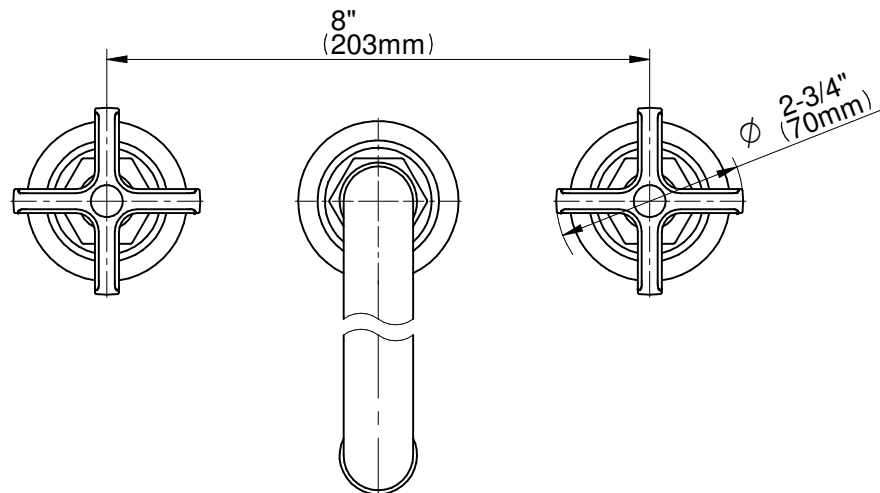

G-11650-...-C20B-T

VIGNOLA Series

GRAFF®
Art of Bath