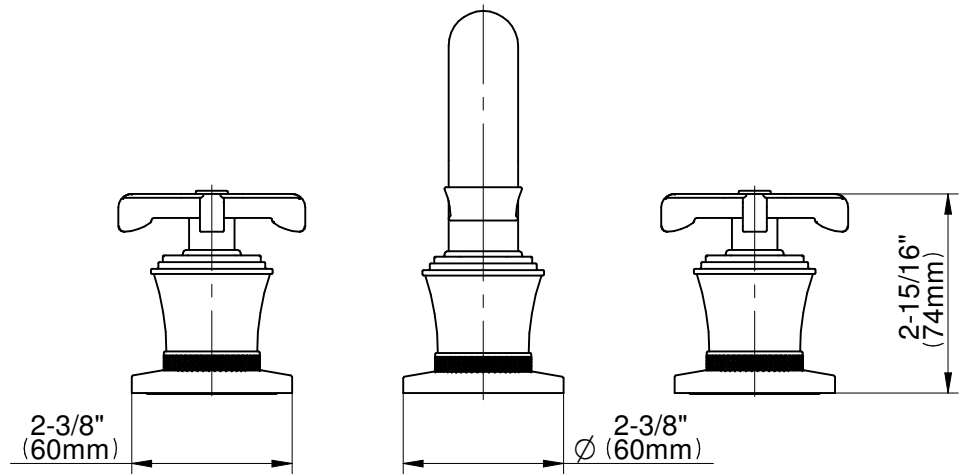

G-11650-...-C20B-T

VIGNOLA Series

GRAFF®
Art of Bath