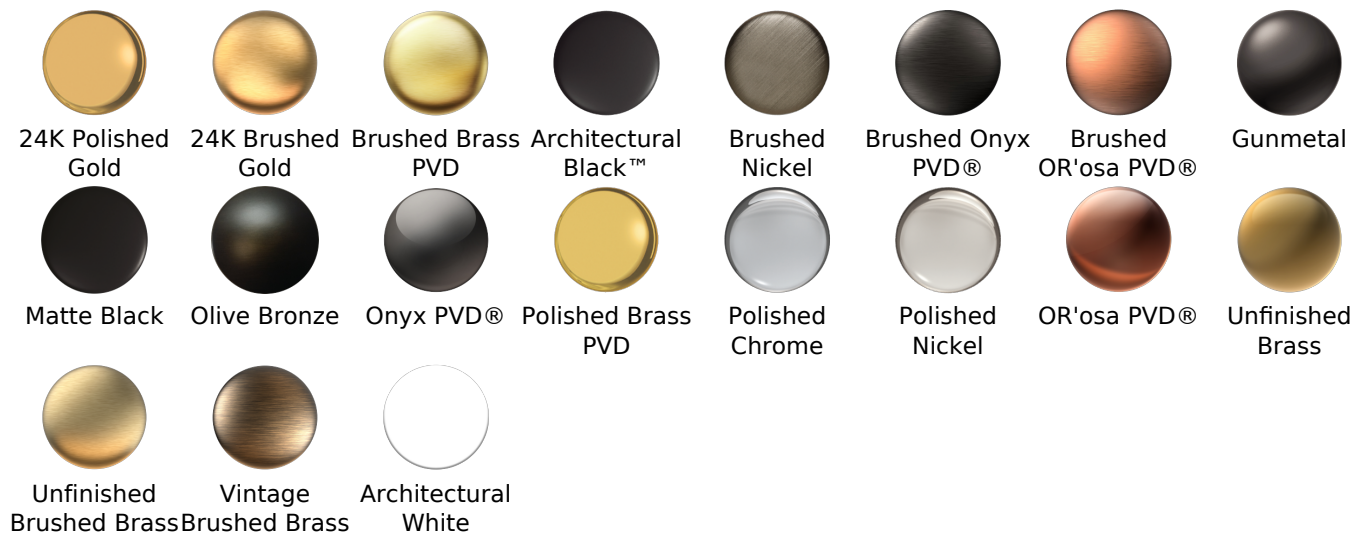

BATHROOM  
 Vignola Roman Tub (Rough &  
 Trim)  
**G-11650-C20**

**GRAFF**<sup>®</sup>  
 Art of Bath

**Information**

- Matching deck-mounted handshower and diverter set available

**Finishes**

## VIGNOLA Series

**GRAFF**<sup>®</sup>  
Art of Bath