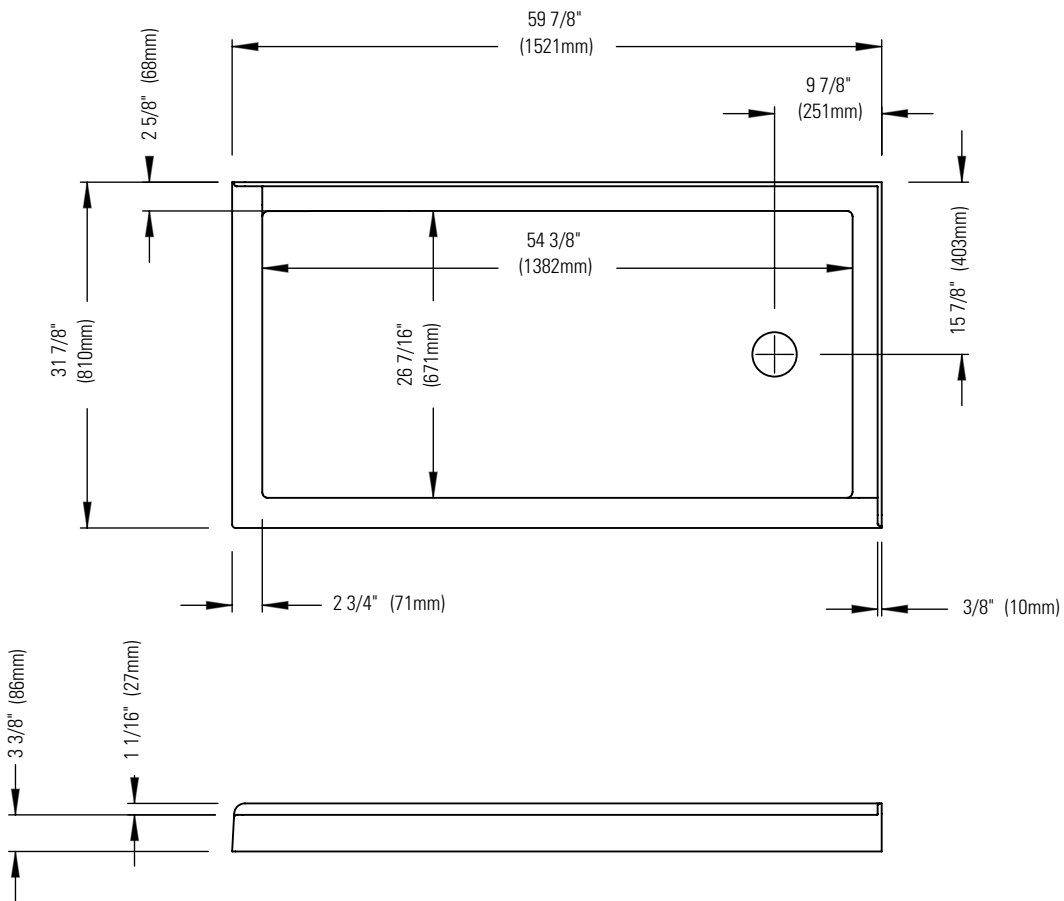

Produits Neptune
Rouge

IMPACT 3260 D 2BD/60

Shower base

*All dimensions are approximate and subject to change without notice
Please refer to the installation guide before beginning the installation