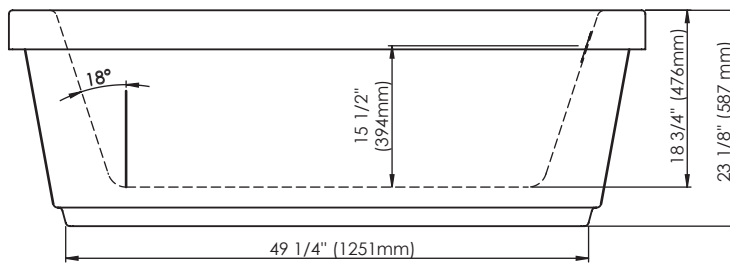

Produits Neptune
Rouge

Impact F2 3260

Bathtub

Ajustable feet

Above-the-floor rough (AFR)

*All dimensions are approximate and subject to change without notice

Please refer to the installation guide before beginning the installation