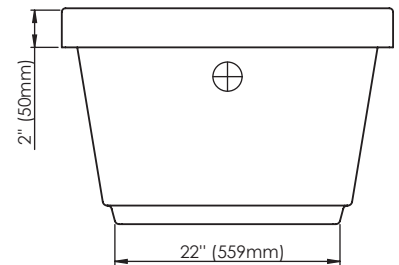

Produits Neptune
Rouge

Impact F2 3260

Bathtub

Ajustable feet

Above-the-floor rough (AFR)

*All dimensions are approximate and subject to change without notice

Please refer to the installation guide before beginning the installation