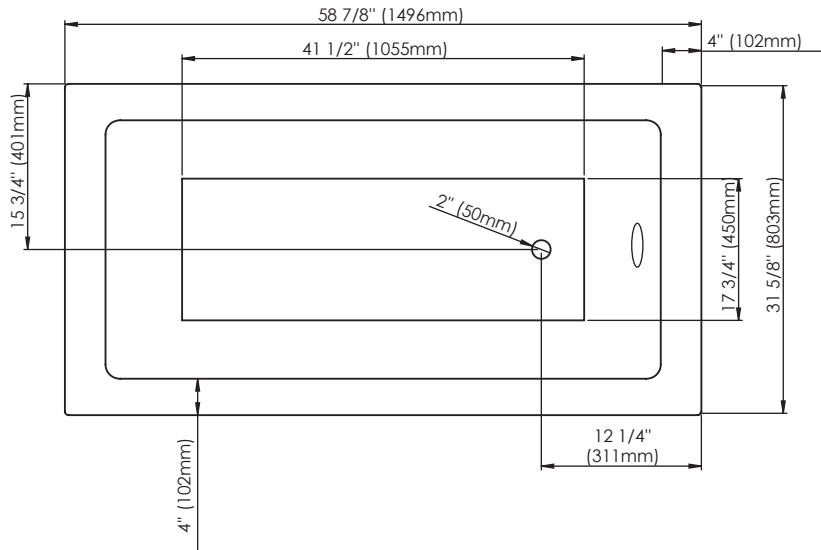

Produits Neptune
Rouge

Impact F2 3260

Bathtub

Ajustable feet

Above-the-floor rough (AFR)

*All dimensions are approximate and subject to change without notice

Please refer to the installation guide before beginning the installation