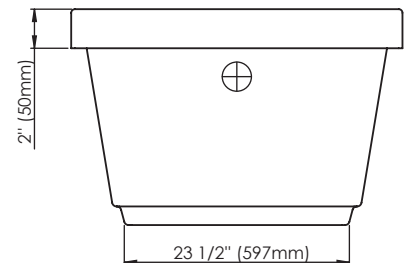

# Impact F2 3466

Bathtub

Ajustable feet

Above-the-floor rough (AFR)

\*All dimensions are approximate and subject to change without notice

Please refer to the installation guide before beginning the installation