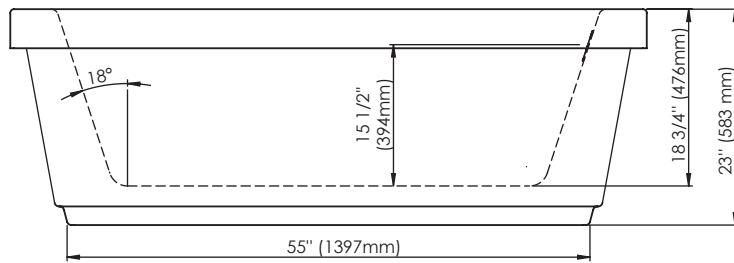

# Impact F2 3466

Bathtub

Ajustable feet

Above-the-floor rough (AFR)

\*All dimensions are approximate and subject to change without notice

Please refer to the installation guide before beginning the installation