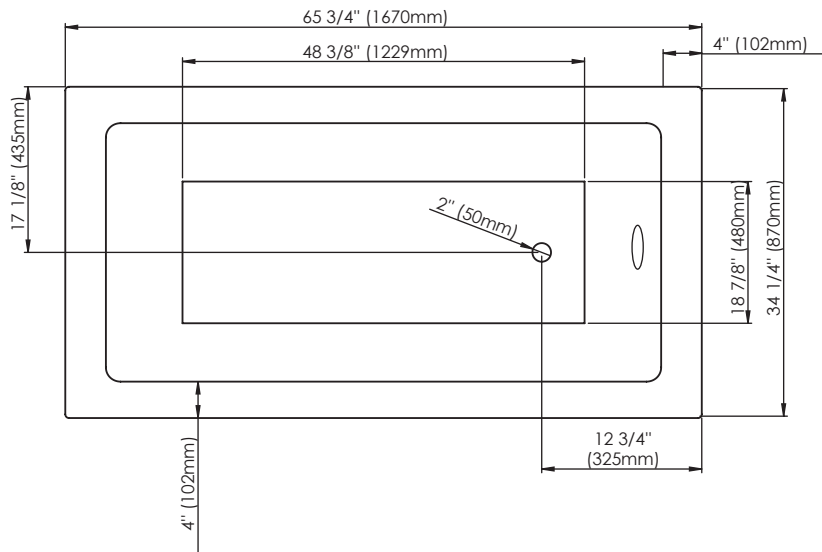

# Impact F2 3466

Bathtub

Ajustable feet

Above-the-floor rough (AFR)

\*All dimensions are approximate and subject to change without notice

Please refer to the installation guide before beginning the installation