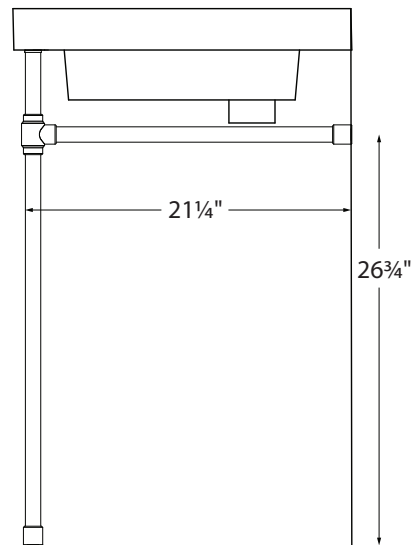

36" Modern Vanity

Model # CP801-36

36" x 22" x 34.5"

Due to the nature of this product, it is not offered in custom sizes. Measurements are $\pm 1/2$ " and are subject to change without notice. Data herein supersedes all previous prior to publication date indicated below.

CONSTRUCTION AND STANDARD FEATURES

- 36" Modern Top includes the Petra 1 bowl (5/4" depth).
- Single-bowl design; 1.5" drain opening.
- The top is one-piece construction using SculptureStone® material, which is solid through and through.
- This material is non-porous, stain, mold and mildew-resistant, making cleaning and maintenance easy.
- Same material and color all the way through, with minor variations due to use of natural minerals.
- Palmer legs systems are fabricated from solid brass tubing and components.
- All leg fittings are precision machined, not cast, from solid rod.
- Metal finishes are architectural grade, polished and plated to perfection.
- Five-Year Limited Residential Warranty for MTI tops and Palmer console leg system.

Size and Style	Details	Top Finish	Part #	List Price
36" Modern without shelf	<u>Top:</u> Petra 1 bowl <u>Legs:</u> Palmer Studio 1.0 Legs standard in chrome finish	Matte White	CP801-36MT	\$5,315
		Gloss White	CP801-36GL	\$5,915
36" Modern with shelf	<u>Top:</u> Petra 1 bowl <u>Legs:</u> Palmer Studio 1.0 Legs standard in chrome finish <u>Shelf:</u> Made of SculptureStone, measures 32" x 17½"	Matte White	CPS801-36MT	\$6,525
		Gloss White	CPS801-36GL	\$7,515