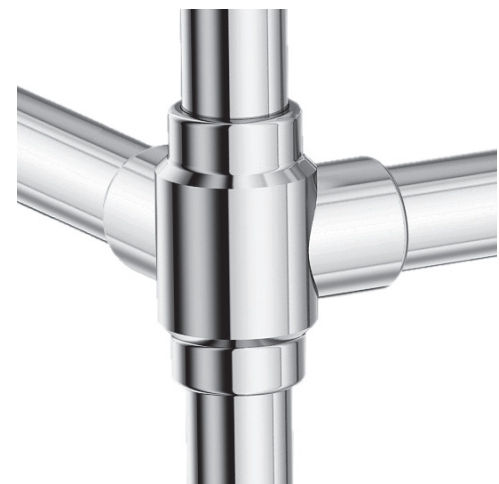

Crate / Handling Fee

Counter Top and Legs	Contact MTI
Counter Top and Legs with Shelf	Contact MTI

Close-up of Modern corner fitting.