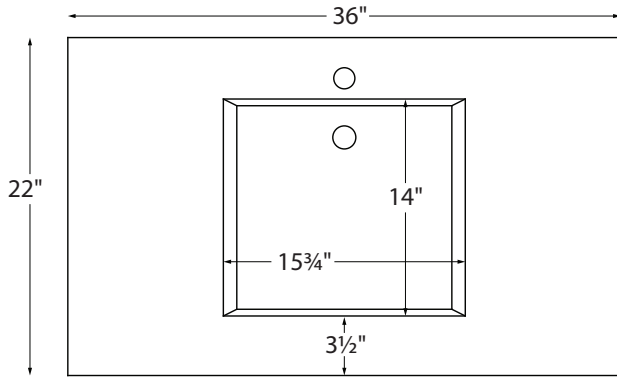

36" Modern Vanity

Model # CP801-36

36" x 22" x 34.5"

Due to the nature of this product, it is not offered in custom sizes. Measurements are $\pm 1/2$ " and are subject to change without notice. Data herein supersedes all previous prior to publication date indicated below.

CONSTRUCTION AND STANDARD FEATURES

- 36" Modern Top includes the Petra 1 bowl (5/4" depth).
- Single-bowl design; 1.5" drain opening.
- The top is one-piece construction using SculptureStone® material, which is solid through and through.
- This material is non-porous, stain, mold and mildew-resistant, making cleaning and maintenance easy.
- Same material and color all the way through, with minor variations due to use of natural minerals.
- Palmer legs systems are fabricated from solid brass tubing and components.
- All leg fittings are precision machined, not cast, from solid rod.
- Metal finishes are architectural grade, polished and plated to perfection.
- Five-Year Limited Residential Warranty for MTI tops and Palmer console leg system.

Size and Style	Details	Top Finish	Part #	List Price
36" Modern without shelf	<u>Top:</u> Petra 1 bowl <u>Legs:</u> Palmer Studio 1.0 Legs standard in chrome finish	Matte White	CP801-36MT	\$5,315
		Gloss White	CP801-36GL	\$5,915
36" Modern with shelf	<u>Top:</u> Petra 1 bowl <u>Legs:</u> Palmer Studio 1.0 Legs standard in chrome finish <u>Shelf:</u> Made of SculptureStone, measures 32" x 17½"	Matte White	CPS801-36MT	\$6,525
		Gloss White	CPS801-36GL	\$7,515