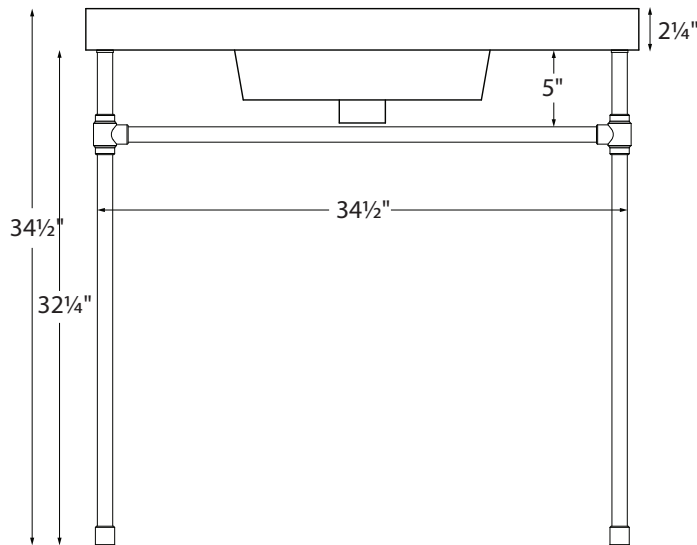

36" Modern Vanity

Model # CP801-36

36" x 22" x 34.5"

Due to the nature of this product, it is not offered in custom sizes. Measurements are $\pm 1/2$ " and are subject to change without notice. Data herein supersedes all previous prior to publication date indicated below.

CONSTRUCTION AND STANDARD FEATURES

- 36" Modern Top includes the Petra 1 bowl (5/4" depth).
- Single-bowl design; 1.5" drain opening.
- The top is one-piece construction using SculptureStone® material, which is solid through and through.
- This material is non-porous, stain, mold and mildew-resistant, making cleaning and maintenance easy.
- Same material and color all the way through, with minor variations due to use of natural minerals.
- Palmer legs systems are fabricated from solid brass tubing and components.
- All leg fittings are precision machined, not cast, from solid rod.
- Metal finishes are architectural grade, polished and plated to perfection.
- Five-Year Limited Residential Warranty for MTI tops and Palmer console leg system.

Size and Style	Details	Top Finish	Part #	List Price
36" Modern without shelf	<u>Top:</u> Petra 1 bowl <u>Legs:</u> Palmer Studio 1.0 Legs standard in chrome finish	Matte White	CP801-36MT	\$5,315
		Gloss White	CP801-36GL	\$5,915
36" Modern with shelf	<u>Top:</u> Petra 1 bowl <u>Legs:</u> Palmer Studio 1.0 Legs standard in chrome finish <u>Shelf:</u> Made of SculptureStone, measures 32" x 17½"	Matte White	CPS801-36MT	\$6,525
		Gloss White	CPS801-36GL	\$7,515