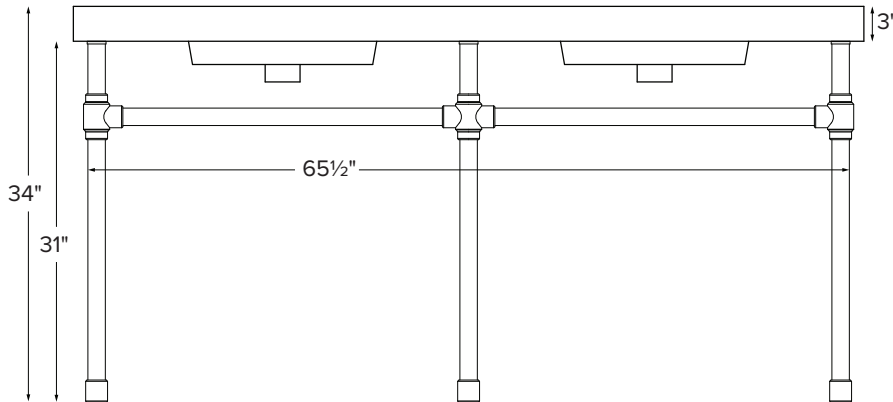

68" Modern Vanity

Model # CP801-68

68" x 22" x 34"

Due to the nature of this product, it is not offered in custom sizes. Measurements are $\pm 1/2$ " and are subject to change without notice. Data herein supersedes all previous prior to publication date indicated below.

CONSTRUCTION AND STANDARD FEATURES

- 68" Modern Top includes the Petra 1 bowl (5 1/4" depth).
- Double-bowl design; 1.5" drain opening.
- The top is one-piece construction using SculptureStone® material, which is solid through and through.
- This material is non-porous, stain, mold and mildew-resistant, making cleaning and maintenance easy.
- Same material and color all the way through, with minor variations due to use of natural minerals.
- Palmer legs systems are fabricated from solid brass tubing and components.
- All leg fittings are precision machined, not cast, from solid rod.
- Metal finishes are architectural grade, polished and plated to perfection.
- Five-Year Limited Residential Warranty for MTI tops and Palmer console leg system.

Size and Style	Details	Top Finish	Part #	List Price
68" Modern without shelves	<u>Top:</u> Double Petra 1 bowls <u>Legs:</u> Palmer Studio 1.5 Legs standard in chrome finish	Matte White	CP801-68MT	\$10,920
		Gloss White	CP801-68GL	\$11,840
68" Modern with shelves	<u>Top:</u> Double Petra 1 bowls <u>Legs:</u> Palmer Studio 1.5 Legs standard in chrome finish <u>Shelf:</u> Two shelves made of SculptureStone, each measuring 30" x 16 ³ / ₈ "	Matte White	CPS801-68MT	\$13,145
		Gloss White	CPS801-68GL	\$14,410