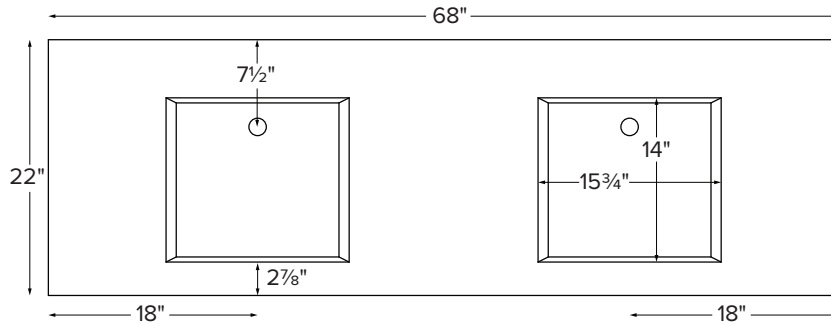

68" Modern Vanity

Model # CP801-68

68" x 22" x 34"

Due to the nature of this product, it is not offered in custom sizes. Measurements are $\pm 1/2$ " and are subject to change without notice. Data herein supersedes all previous prior to publication date indicated below.

CONSTRUCTION AND STANDARD FEATURES

- 68" Modern Top includes the Petra 1 bowl (5 1/4" depth).
- Double-bowl design; 1.5" drain opening.
- The top is one-piece construction using SculptureStone® material, which is solid through and through.
- This material is non-porous, stain, mold and mildew-resistant, making cleaning and maintenance easy.
- Same material and color all the way through, with minor variations due to use of natural minerals.
- Palmer legs systems are fabricated from solid brass tubing and components.
- All leg fittings are precision machined, not cast, from solid rod.
- Metal finishes are architectural grade, polished and plated to perfection.
- Five-Year Limited Residential Warranty for MTI tops and Palmer console leg system.

Size and Style	Details	Top Finish	Part #	List Price
68" Modern without shelves	<u>Top:</u> Double Petra 1 bowls <u>Legs:</u> Palmer Studio 1.5 Legs standard in chrome finish	Matte White	CP801-68MT	\$10,920
		Gloss White	CP801-68GL	\$11,840
68" Modern with shelves	<u>Top:</u> Double Petra 1 bowls <u>Legs:</u> Palmer Studio 1.5 Legs standard in chrome finish <u>Shelf:</u> Two shelves made of SculptureStone, each measuring 30" x 16 ³ / ₈ "	Matte White	CPS801-68MT	\$13,145
		Gloss White	CPS801-68GL	\$14,410