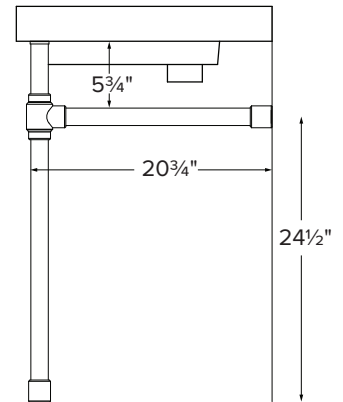

68" Modern Vanity

Model # CP801-68

68" x 22" x 34"

Due to the nature of this product, it is not offered in custom sizes. Measurements are $\pm 1/2$ " and are subject to change without notice. Data herein supersedes all previous prior to publication date indicated below.

CONSTRUCTION AND STANDARD FEATURES

- 68" Modern Top includes the Petra 1 bowl (5 1/4" depth).
- Double-bowl design; 1.5" drain opening.
- The top is one-piece construction using SculptureStone® material, which is solid through and through.
- This material is non-porous, stain, mold and mildew-resistant, making cleaning and maintenance easy.
- Same material and color all the way through, with minor variations due to use of natural minerals.
- Palmer legs systems are fabricated from solid brass tubing and components.
- All leg fittings are precision machined, not cast, from solid rod.
- Metal finishes are architectural grade, polished and plated to perfection.
- Five-Year Limited Residential Warranty for MTI tops and Palmer console leg system.

Size and Style	Details	Top Finish	Part #	List Price
68" Modern without shelves	<u>Top:</u> Double Petra 1 bowls <u>Legs:</u> Palmer Studio 1.5 Legs standard in chrome finish	Matte White	CP801-68MT	\$10,920
		Gloss White	CP801-68GL	\$11,840
68" Modern with shelves	<u>Top:</u> Double Petra 1 bowls <u>Legs:</u> Palmer Studio 1.5 Legs standard in chrome finish <u>Shelf:</u> Two shelves made of SculptureStone, each measuring 30" x 16 ³ / ₈ "	Matte White	CPS801-68MT	\$13,145
		Gloss White	CPS801-68GL	\$14,410