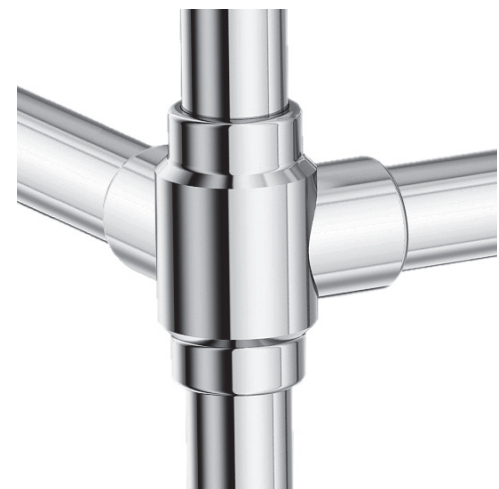

Crate / Handling Fee

Counter Top and Legs	Contact MTI
Counter Top and Legs with Shelf	Contact MTI

Close-up of Modern corner fitting.