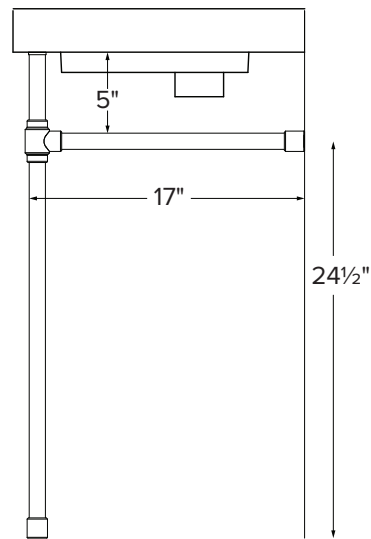

24" Modern Vanity

Model # CP802-24

24" x 18" x 32.25"

Due to the nature of this product, it is not offered in custom sizes. Measurements are  $\pm 1/2"$  and are subject to change without notice. Data herein supersedes all previous prior to publication date indicated below.

**CONSTRUCTION AND STANDARD FEATURES**

- 24" Modern Top includes the Petra 2 bowl (4 $\frac{3}{4}$ " depth).
- Single-bowl design; 1.5" drain opening.
- The top is one-piece construction using SculptureStone® material, which is solid through and through.
- This material is non-porous, stain, mold and mildew-resistant, making cleaning and maintenance easy.
- Same material and color all the way through, with minor variations due to use of natural minerals.
- Palmer legs systems are fabricated from solid brass tubing and components.
- All leg fittings are precision machined, not cast, from solid rod.
- Metal finishes are architectural grade, polished and plated to perfection.
- Five-Year Limited Residential Warranty for MTI tops and Palmer console leg system.

Size and Style	Details	Top Finish	Part #	List Price
24" Modern without shelf	<u>Top:</u> Petra 2 bowl <u>Legs:</u> Palmer Studio 1.0 Legs standard in chrome finish	Matte White	CP802-24MT	<b>\$5,250</b>
		Gloss White	CP802-24GL	<b>\$5,710</b>
24" Modern with shelf	<u>Top:</u> Petra 2 bowl <u>Legs:</u> Palmer Studio 1.0 Legs standard in chrome finish <u>Shelf:</u> Made of SculptureStone, measures 19½" x 13½"	Matte White	CPS802-24MT	<b>\$6,290</b>
		Gloss White	CPS802-24GL	<b>\$6,935</b>