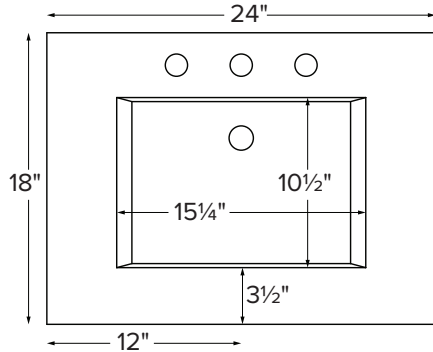

24" Modern Vanity

Model # CP802-24

24" x 18" x 32.25"

Due to the nature of this product, it is not offered in custom sizes. Measurements are  $\pm 1/2"$  and are subject to change without notice. Data herein supersedes all previous prior to publication date indicated below.

**CONSTRUCTION AND STANDARD FEATURES**

- 24" Modern Top includes the Petra 2 bowl (4 $\frac{3}{4}$ " depth).
- Single-bowl design; 1.5" drain opening.
- The top is one-piece construction using SculptureStone® material, which is solid through and through.
- This material is non-porous, stain, mold and mildew-resistant, making cleaning and maintenance easy.
- Same material and color all the way through, with minor variations due to use of natural minerals.
- Palmer legs systems are fabricated from solid brass tubing and components.
- All leg fittings are precision machined, not cast, from solid rod.
- Metal finishes are architectural grade, polished and plated to perfection.
- Five-Year Limited Residential Warranty for MTI tops and Palmer console leg system.

Size and Style	Details	Top Finish	Part #	List Price
24" Modern without shelf	<u>Top:</u> Petra 2 bowl <u>Legs:</u> Palmer Studio 1.0 Legs standard in chrome finish	Matte White	CP802-24MT	<b>\$5,250</b>
		Gloss White	CP802-24GL	<b>\$5,710</b>
24" Modern with shelf	<u>Top:</u> Petra 2 bowl <u>Legs:</u> Palmer Studio 1.0 Legs standard in chrome finish <u>Shelf:</u> Made of SculptureStone, measures 19½" x 13½"	Matte White	CPS802-24MT	<b>\$6,290</b>
		Gloss White	CPS802-24GL	<b>\$6,935</b>