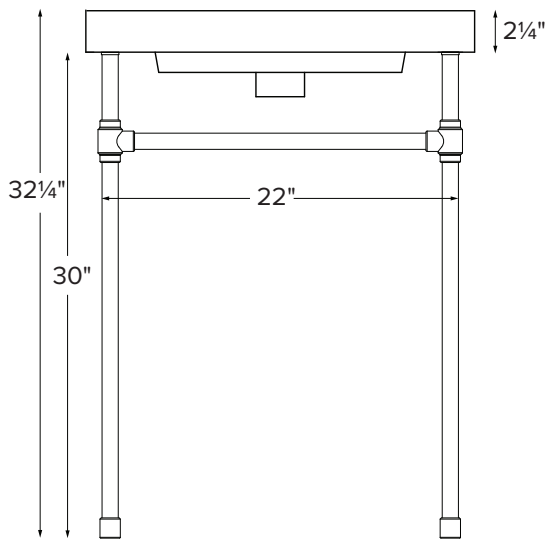

24" Modern Vanity

Model # CP802-24

24" x 18" x 32.25"

Due to the nature of this product, it is not offered in custom sizes. Measurements are  $\pm 1/2"$  and are subject to change without notice. Data herein supersedes all previous prior to publication date indicated below.

**CONSTRUCTION AND STANDARD FEATURES**

- 24" Modern Top includes the Petra 2 bowl (4 $\frac{3}{4}$ " depth).
- Single-bowl design; 1.5" drain opening.
- The top is one-piece construction using SculptureStone® material, which is solid through and through.
- This material is non-porous, stain, mold and mildew-resistant, making cleaning and maintenance easy.
- Same material and color all the way through, with minor variations due to use of natural minerals.
- Palmer legs systems are fabricated from solid brass tubing and components.
- All leg fittings are precision machined, not cast, from solid rod.
- Metal finishes are architectural grade, polished and plated to perfection.
- Five-Year Limited Residential Warranty for MTI tops and Palmer console leg system.

Size and Style	Details	Top Finish	Part #	List Price
24" Modern without shelf	<u>Top:</u> Petra 2 bowl <u>Legs:</u> Palmer Studio 1.0 Legs standard in chrome finish	Matte White	CP802-24MT	<b>\$5,250</b>
		Gloss White	CP802-24GL	<b>\$5,710</b>
24" Modern with shelf	<u>Top:</u> Petra 2 bowl <u>Legs:</u> Palmer Studio 1.0 Legs standard in chrome finish <u>Shelf:</u> Made of SculptureStone, measures 19½" x 13½"	Matte White	CPS802-24MT	<b>\$6,290</b>
		Gloss White	CPS802-24GL	<b>\$6,935</b>