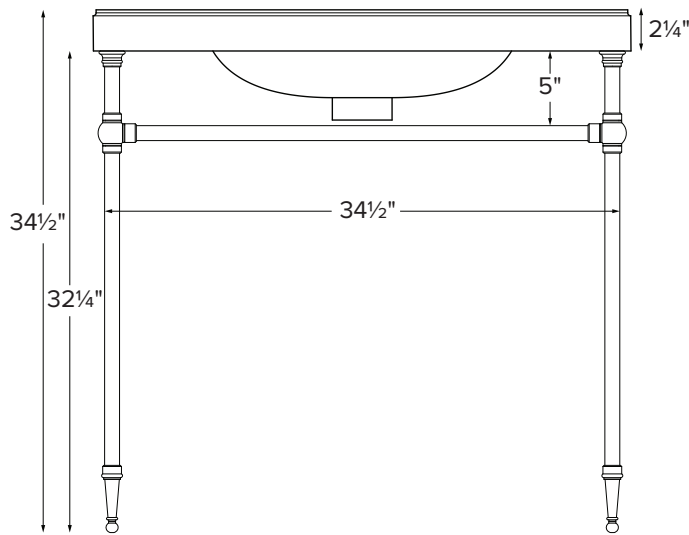

36" Traditional Vanity

Model # CP841-36

36" x 22" x 34.5"

Due to the nature of this product, it is not offered in custom sizes. Measurements are $\pm 1/2"$ and are subject to change without notice. Data herein supersedes all previous prior to publication date indicated below.

CONSTRUCTION AND STANDARD FEATURES

- 36" Traditional Top includes the Alissa bowl (5" depth).
- Single-bowl design; 1.5" drain opening.
- The top is one-piece construction using SculptureStone® material, which is solid through and through.
- This material is non-porous, stain, mold and mildew-resistant, making cleaning and maintenance easy.
- Same material and color all the way through, with minor variations due to use of natural minerals.
- Palmer legs systems are fabricated from solid brass tubing and components.
- All leg fittings are precision machined, not cast, from solid rod.
- Metal finishes are architectural grade, polished and plated to perfection.
- Five-Year Limited Residential Warranty for MTI tops and Palmer console leg system.

Size and Style	Details	Top Finish	Part #	List Price
36" Traditional without shelf	<u>Top:</u> Alissa bowl with Cove Edge Treatment <u>Legs:</u> Palmer Tapered Foot 1.0 Legs standard in chrome finish	Matte White	CP841-36MT	\$5,425
		Gloss White	CP841-36GL	\$6,025
36" Traditional with shelf	<u>Top:</u> Alissa bowl with Cove Edge Treatment <u>Legs:</u> Palmer Tapered Foot 1.0 Legs standard in chrome finish <u>Shelf:</u> Made of SculptureStone, measures 32" x 17½"	Matte White	CPS841-36MT	\$6,640
		Gloss White	CPS841-36GL	\$7,620