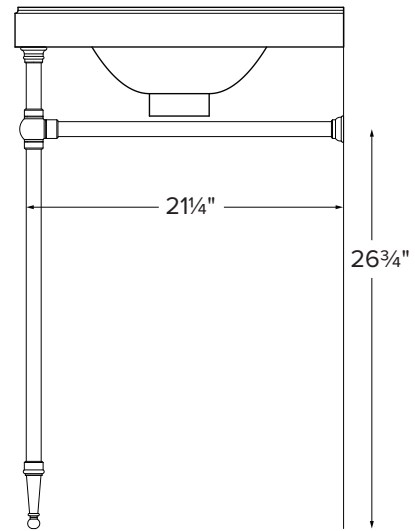

36" Traditional Vanity

Model # CP841-36

36" x 22" x 34.5"

Due to the nature of this product, it is not offered in custom sizes. Measurements are $\pm 1/2"$ and are subject to change without notice. Data herein supersedes all previous prior to publication date indicated below.

CONSTRUCTION AND STANDARD FEATURES

- 36" Traditional Top includes the Alissa bowl (5" depth).
- Single-bowl design; 1.5" drain opening.
- The top is one-piece construction using SculptureStone® material, which is solid through and through.
- This material is non-porous, stain, mold and mildew-resistant, making cleaning and maintenance easy.
- Same material and color all the way through, with minor variations due to use of natural minerals.
- Palmer legs systems are fabricated from solid brass tubing and components.
- All leg fittings are precision machined, not cast, from solid rod.
- Metal finishes are architectural grade, polished and plated to perfection.
- Five-Year Limited Residential Warranty for MTI tops and Palmer console leg system.

Size and Style	Details	Top Finish	Part #	List Price
36" Traditional without shelf	<u>Top:</u> Alissa bowl with Cove Edge Treatment <u>Legs:</u> Palmer Tapered Foot 1.0 Legs standard in chrome finish	Matte White	CP841-36MT	\$5,425
		Gloss White	CP841-36GL	\$6,025
36" Traditional with shelf	<u>Top:</u> Alissa bowl with Cove Edge Treatment <u>Legs:</u> Palmer Tapered Foot 1.0 Legs standard in chrome finish <u>Shelf:</u> Made of SculptureStone, measures 32" x 17½"	Matte White	CPS841-36MT	\$6,640
		Gloss White	CPS841-36GL	\$7,620