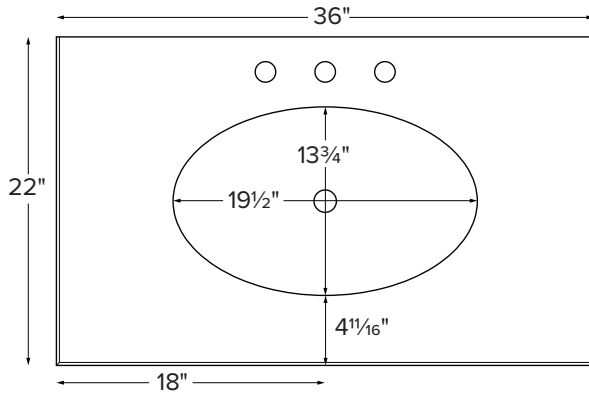

36" Traditional Vanity

Model # CP841-36

36" x 22" x 34.5"

Due to the nature of this product, it is not offered in custom sizes. Measurements are $\pm 1/2"$ and are subject to change without notice. Data herein supersedes all previous prior to publication date indicated below.

CONSTRUCTION AND STANDARD FEATURES

- 36" Traditional Top includes the Alissa bowl (5" depth).
- Single-bowl design; 1.5" drain opening.
- The top is one-piece construction using SculptureStone® material, which is solid through and through.
- This material is non-porous, stain, mold and mildew-resistant, making cleaning and maintenance easy.
- Same material and color all the way through, with minor variations due to use of natural minerals.
- Palmer legs systems are fabricated from solid brass tubing and components.
- All leg fittings are precision machined, not cast, from solid rod.
- Metal finishes are architectural grade, polished and plated to perfection.
- Five-Year Limited Residential Warranty for MTI tops and Palmer console leg system.

Size and Style	Details	Top Finish	Part #	List Price
36" Traditional without shelf	<u>Top:</u> Alissa bowl with Cove Edge Treatment <u>Legs:</u> Palmer Tapered Foot 1.0 Legs standard in chrome finish	Matte White	CP841-36MT	\$5,425
		Gloss White	CP841-36GL	\$6,025
36" Traditional with shelf	<u>Top:</u> Alissa bowl with Cove Edge Treatment <u>Legs:</u> Palmer Tapered Foot 1.0 Legs standard in chrome finish <u>Shelf:</u> Made of SculptureStone, measures 32" x 17½"	Matte White	CPS841-36MT	\$6,640
		Gloss White	CPS841-36GL	\$7,620