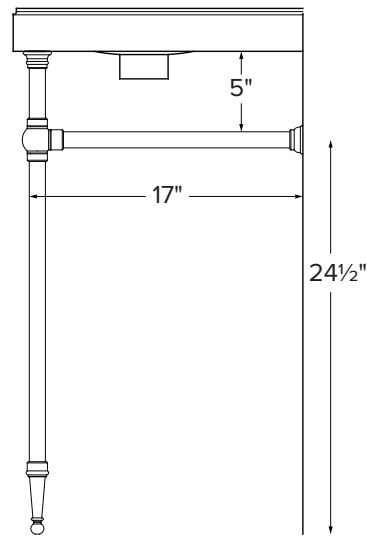

24" Traditional Vanity

Model # CP864-24

24" x 18" x 32.25"

Due to the nature of this product, it is not offered in custom sizes. Measurements are $\pm 1/2"$ and are subject to change without notice. Data herein supersedes all previous prior to publication date indicated below.

CONSTRUCTION AND STANDARD FEATURES

- 24" Traditional Top includes the Luna 1 bowl (12½" diameter, 4" depth).
- Single-bowl design; 1.5" drain opening.
- The top is one-piece construction using SculptureStone® material, which is solid through and through.
- This material is non-porous, stain, mold and mildew-resistant, making cleaning and maintenance easy.
- Same material and color all the way through, with minor variations due to use of natural minerals.
- Palmer legs systems are fabricated from solid brass tubing and components.
- All leg fittings are precision machined, not cast, from solid rod.
- Metal finishes are architectural grade, polished and plated to perfection.
- Five-Year Limited Residential Warranty for MTI tops and Palmer console leg system.

| Size and Style | Details | Top Finish | Part # | List Price |
|-------------------------------|---|-------------|-------------|----------------|
| 24" Traditional without shelf | <u>Top:</u> Luna 1 bowl with Cove Edge Treatment <u>Legs:</u> Palmer Tapered Foot 1.0 Legs standard in chrome finish | Matte White | CP864-24MT | \$5,360 |
| | | Gloss White | CP864-24GL | \$5,815 |
| 24" Traditional with shelf | <u>Top:</u> Luna 1 bowl with Cove Edge Treatment <u>Legs:</u> Palmer Tapered Foot 1.0 Legs standard in chrome finish <u>Shelf:</u> Made of SculptureStone, measures 19½" x 13½" | Matte White | CPS864-24MT | \$6,405 |
| | | Gloss White | CPS864-24GL | \$7,040 |