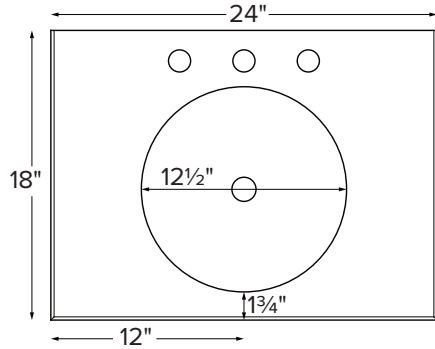

24" Traditional Vanity

Model # CP864-24

24" x 18" x 32.25"

Due to the nature of this product, it is not offered in custom sizes. Measurements are $\pm 1/2"$ and are subject to change without notice. Data herein supersedes all previous prior to publication date indicated below.

CONSTRUCTION AND STANDARD FEATURES

- 24" Traditional Top includes the Luna 1 bowl (12½" diameter, 4" depth).
- Single-bowl design; 1.5" drain opening.
- The top is one-piece construction using SculptureStone® material, which is solid through and through.
- This material is non-porous, stain, mold and mildew-resistant, making cleaning and maintenance easy.
- Same material and color all the way through, with minor variations due to use of natural minerals.
- Palmer legs systems are fabricated from solid brass tubing and components.
- All leg fittings are precision machined, not cast, from solid rod.
- Metal finishes are architectural grade, polished and plated to perfection.
- Five-Year Limited Residential Warranty for MTI tops and Palmer console leg system.

| Size and Style | Details | Top Finish | Part # | List Price |
|-------------------------------|---|-------------|-------------|----------------|
| 24" Traditional without shelf | <u>Top:</u> Luna 1 bowl with Cove Edge Treatment <u>Legs:</u> Palmer Tapered Foot 1.0 Legs standard in chrome finish | Matte White | CP864-24MT | \$5,360 |
| | | Gloss White | CP864-24GL | \$5,815 |
| 24" Traditional with shelf | <u>Top:</u> Luna 1 bowl with Cove Edge Treatment <u>Legs:</u> Palmer Tapered Foot 1.0 Legs standard in chrome finish <u>Shelf:</u> Made of SculptureStone, measures 19½" x 13½" | Matte White | CPS864-24MT | \$6,405 |
| | | Gloss White | CPS864-24GL | \$7,040 |