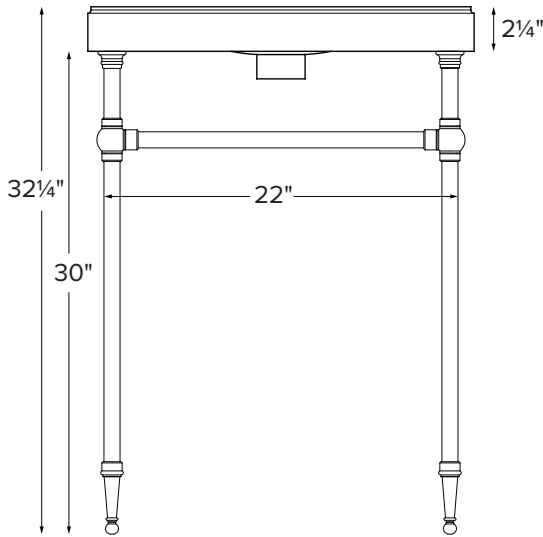

24" Traditional Vanity

Model # CP864-24

24" x 18" x 32.25"

Due to the nature of this product, it is not offered in custom sizes. Measurements are $\pm 1/2"$ and are subject to change without notice. Data herein supersedes all previous prior to publication date indicated below.

CONSTRUCTION AND STANDARD FEATURES

- 24" Traditional Top includes the Luna 1 bowl (12½" diameter, 4" depth).
- Single-bowl design; 1.5" drain opening.
- The top is one-piece construction using SculptureStone® material, which is solid through and through.
- This material is non-porous, stain, mold and mildew-resistant, making cleaning and maintenance easy.
- Same material and color all the way through, with minor variations due to use of natural minerals.
- Palmer legs systems are fabricated from solid brass tubing and components.
- All leg fittings are precision machined, not cast, from solid rod.
- Metal finishes are architectural grade, polished and plated to perfection.
- Five-Year Limited Residential Warranty for MTI tops and Palmer console leg system.

| Size and Style | Details | Top Finish | Part # | List Price |
|-------------------------------|---|-------------|-------------|----------------|
| 24" Traditional without shelf | <u>Top:</u> Luna 1 bowl with Cove Edge Treatment <u>Legs:</u> Palmer Tapered Foot 1.0 Legs standard in chrome finish | Matte White | CP864-24MT | \$5,360 |
| | | Gloss White | CP864-24GL | \$5,815 |
| 24" Traditional with shelf | <u>Top:</u> Luna 1 bowl with Cove Edge Treatment <u>Legs:</u> Palmer Tapered Foot 1.0 Legs standard in chrome finish <u>Shelf:</u> Made of SculptureStone, measures 19½" x 13½" | Matte White | CPS864-24MT | \$6,405 |
| | | Gloss White | CPS864-24GL | \$7,040 |