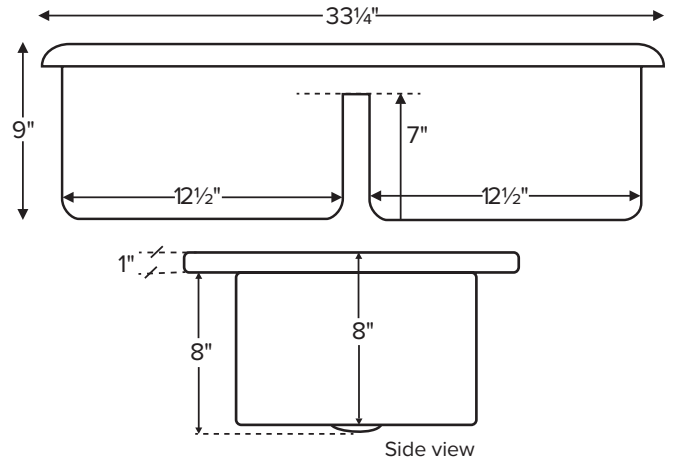

### MBKS30

33.25" x 22.25"

Bowl depth 8" L / 8" R

Acrylic Drop-In or Undermount Sink  
20 lbs / 9 kg

**Options** Must be ordered at time of purchase

**Standard** White (MBKS30W)

**Color Upgrade** Biscuit (MBKS30B)

### CONSTRUCTION AND STANDARD FEATURES

- Accommodates 3.5" kitchen drain.
- Can be undermounted or caulked directly to the countertop without the use of clips or channels.
- Sink comes without holes for faucet valves; up to 4 holes drilled by MTI at no additional charge. Indicate number of holes on order.
- Durable cast acrylic shell is extremely scratch- and stain-resistant. Up to 30% thicker and stronger than other makes.
- Non-porous highly renewable surface makes cleaning and sanitizing faster and more effective.
- 1-year limited residential and commercial warranty.

• All product measurements are  $\pm 1/2"$ .  
• Specifications and configurations are subject to change without notice.  
• Measurements herein supersede all others published prior to publication date below.