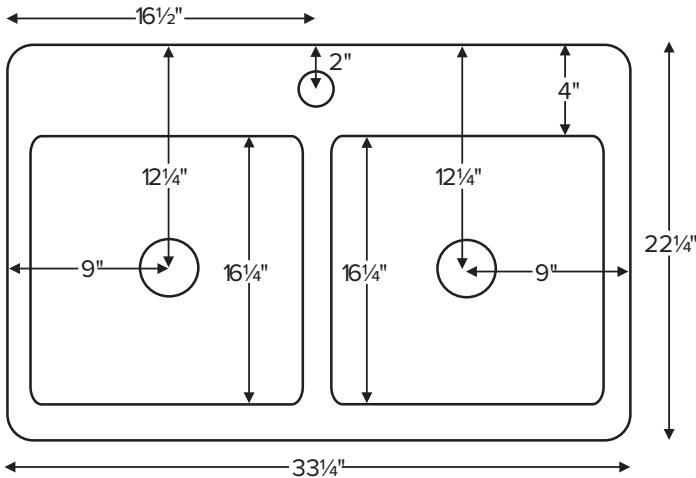

### MBKS30

33.25" x 22.25"

Bowl depth 8" L / 8" R

Acrylic Drop-In or Undermount Sink  
20 lbs / 9 kg

**Options** Must be ordered at time of purchase

**Standard** White (MBKS30W)

**Color Upgrade** Biscuit (MBKS30B)

### CONSTRUCTION AND STANDARD FEATURES

- Accommodates 3.5" kitchen drain.
- Can be undermounted or caulked directly to the countertop without the use of clips or channels.
- Sink comes without holes for faucet valves; up to 4 holes drilled by MTI at no additional charge. Indicate number of holes on order.
- Durable cast acrylic shell is extremely scratch- and stain-resistant. Up to 30% thicker and stronger than other makes.
- Non-porous highly renewable surface makes cleaning and sanitizing faster and more effective.
- 1-year limited residential and commercial warranty.

• All product measurements are  $\pm 1/2"$ .  
• Specifications and configurations are subject to change without notice.  
• Measurements herein supersede all others published prior to publication date below.