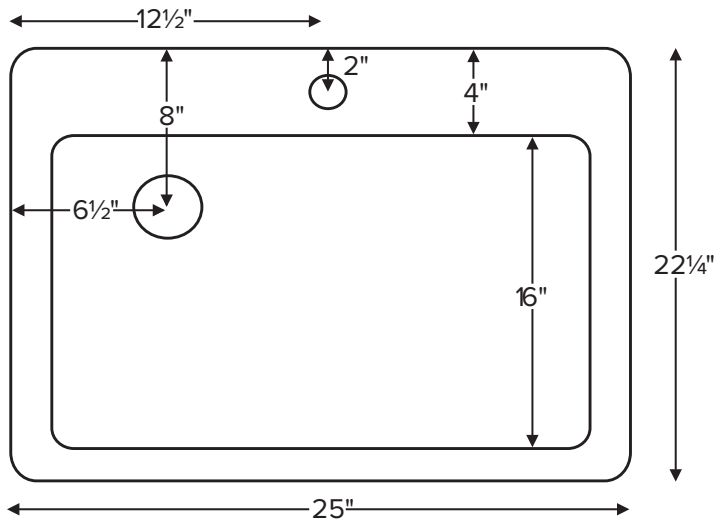

Reliance® Collection Sinks

MBKS40

25" x 22.25"

Bowl depth 9.25"

Acrylic Drop-In or Undermount Sink

15 lbs / 7 kg

Options Must be ordered at time of purchase

Standard White (MBKS40W)

Color Upgrade Biscuit (MBKS40B)

Quick Ship (QUISINKSH) Call for availability

CONSTRUCTION AND STANDARD FEATURES

- Accommodates 3.5" kitchen drain.
- Can be undermounted or caulked directly to the countertop without the use of clips or channels.
- Sink comes without holes for faucet valves; up to 4 holes drilled by MTI at no additional charge. Indicate number of holes on order.
- Durable cast acrylic shell is extremely scratch- and stain-resistant. Up to 30% thicker and stronger than other makes.
- Non-porous highly renewable surface makes cleaning and sanitizing faster and more effective.
- 1-year limited residential and commercial warranty.

• All product measurements are $\pm 1/2$ ".
• Specifications and configurations are subject to change without notice.
• Measurements herein supersede all others published prior to publication date below.