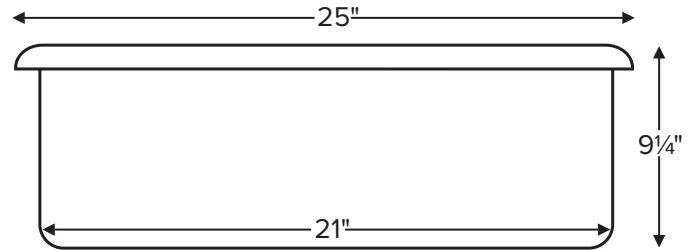

Reliance® Collection Sinks

MBKS40

25" x 22.25"

Bowl depth 9.25"

Acrylic Drop-In or Undermount Sink

15 lbs / 7 kg

Options Must be ordered at time of purchase

Standard White (MBKS40W)

Color Upgrade Biscuit (MBKS40B)

Quick Ship (QUISINKSH) Call for availability

CONSTRUCTION AND STANDARD FEATURES

- Accommodates 3.5" kitchen drain.
- Can be undermounted or caulked directly to the countertop without the use of clips or channels.
- Sink comes without holes for faucet valves; up to 4 holes drilled by MTI at no additional charge. Indicate number of holes on order.
- Durable cast acrylic shell is extremely scratch- and stain-resistant. Up to 30% thicker and stronger than other makes.
- Non-porous highly renewable surface makes cleaning and sanitizing faster and more effective.
- 1-year limited residential and commercial warranty.

• All product measurements are $\pm 1/2$ ".
• Specifications and configurations are subject to change without notice.
• Measurements herein supersede all others published prior to publication date below.