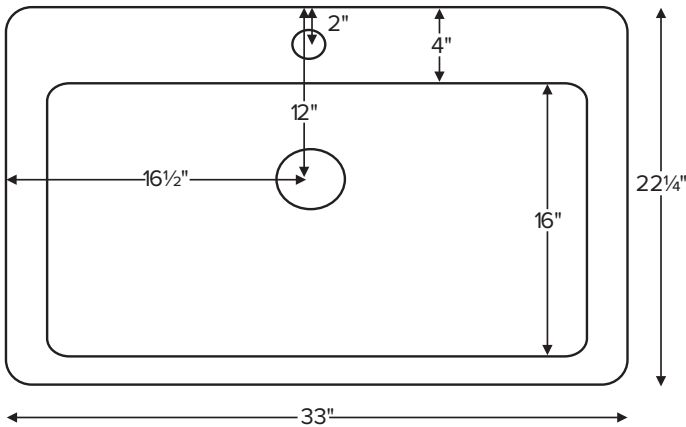

Reliance® Collection Sinks

MBKS50

33" x 22.25"

Bowl depth 9.25"

Acrylic Drop-In or Undermount Sink
20 lbs / 9 kg

Options Must be ordered at time of purchase

Standard White (MBKS50W)

Color Upgrade Biscuit (MBKS50B)

Quick Ship (QUISINKSH) Call for availability

Accessories

Large Sink Grid (MBLSG)

optional sink grid insert

CONSTRUCTION AND STANDARD FEATURES

- Accommodates 3.5" kitchen drain.
- Can be undermounted or caulked directly to the countertop without the use of clips or channels.
- Sink comes without holes for faucet valves; up to 4 holes drilled by MTI at no additional charge. Indicate number of holes on order.
- Durable cast acrylic shell is extremely scratch- and stain-resistant. Up to 30% thicker and stronger than other makes.
- Non-porous highly renewable surface makes cleaning and sanitizing faster and more effective.
- 1-year limited residential and commercial warranty.

• All product measurements are $\pm 1/2"$.
• Specifications and configurations are subject to change without notice.
• Measurements herein supersede all others published prior to publication date below.