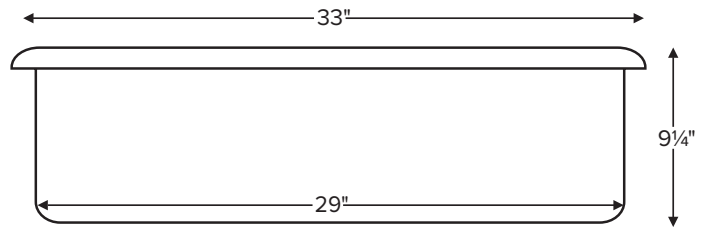

Reliance® Collection Sinks

MBKS50

33" x 22.25"

Bowl depth 9.25"

Acrylic Drop-In or Undermount Sink
20 lbs / 9 kg

Options Must be ordered at time of purchase

Standard White (MBKS50W)

Color Upgrade Biscuit (MBKS50B)

Quick Ship (QUISINKSH) Call for availability

Accessories

Large Sink Grid (MBLSG)

optional sink grid insert

CONSTRUCTION AND STANDARD FEATURES

- Accommodates 3.5" kitchen drain.
- Can be undermounted or caulked directly to the countertop without the use of clips or channels.
- Sink comes without holes for faucet valves; up to 4 holes drilled by MTI at no additional charge. Indicate number of holes on order.
- Durable cast acrylic shell is extremely scratch- and stain-resistant. Up to 30% thicker and stronger than other makes.
- Non-porous highly renewable surface makes cleaning and sanitizing faster and more effective.
- 1-year limited residential and commercial warranty.

• All product measurements are $\pm 1/2"$.
• Specifications and configurations are subject to change without notice.
• Measurements herein supersede all others published prior to publication date below.