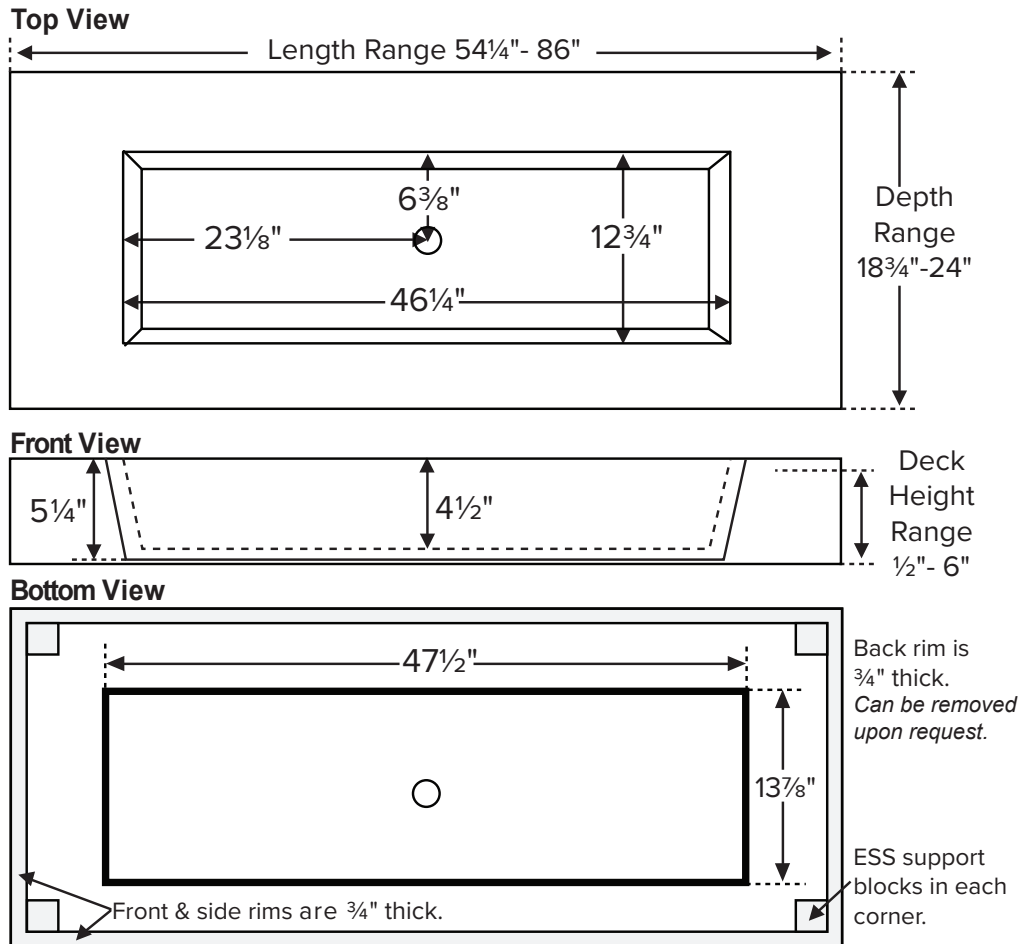

Petra 5 CS

Visit <https://configurator.mtibaths.com> to create your custom counter-sink.

MODEL 805
Bowl: 46.25" x 12.75"
WALL MOUNT or VANITY MOUNT
SculptureStone®

**ORDERING AND INSTALLATION**

- Due to the handcrafted nature of this product, please allow for a tolerance of  $\pm\frac{1}{4}$ " for overall dimensions and  $\pm\frac{1}{2}$ " for bowl placement.
- Corner support blocks are necessary only when deck height is over 1".
- All sides planned to install against a wall or other structure will be unfinished. Sides indicated as visible on order will be finished.
- Carefully review inside vanity specifications to ensure that there is proper clearance to accommodate the bowl, drain and optional integrated overflow, if applicable.
- Please take into consideration the thickness of material under the countertop when positioning sink bowl, using a deck-mounted faucet or adding an integrated overflow.
- Outside of overflow housing protrudes approx. 3/4" from the bowl and may impact bowl placement.

• Check for accessories before discarding packaging.  
 • All product measurements are  $\pm\frac{1}{2}$ ".  
 • Specifications and configurations are subject to change without notice.  
 • Measurements herein supersede all others published prior to publication date below.