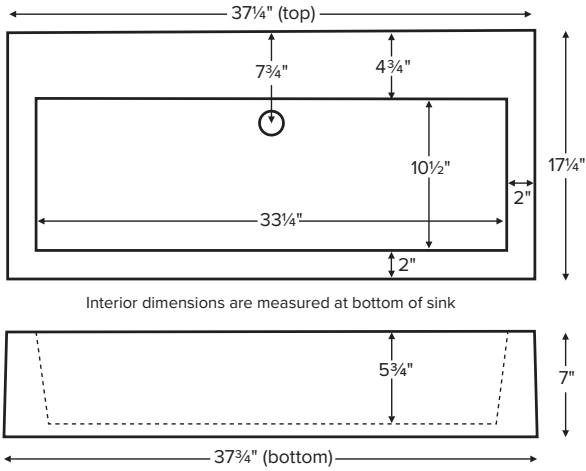

Metro 2

MODEL MTCS-701D
37.25" x 17.25" x 7"
WALL-MOUNTED
SculptureStone®
76 lbs / 34 kg

1" x 12" carrier arms (CAWM2) recommended for installation

ORDERING AND INSTALLATION

- Single-bowl design; 1.5" drain opening.
- Sink comes without an overflow. Check local codes. Optional integrated overflow is available.
- Wall-mount sinks have an open back to accommodate carrier arms for installation. Mounting hardware is not included. See installation manual for more details.
- One-piece construction using Engineered SculptureStone® (ESS) material.
- This material is non-porous, stain-, mold- and mildew-resistant.
- Approximately 70% of the material is organic, including minerals mined from the earth, making it "Green".
- Five-Year Limited Residential Warranty.