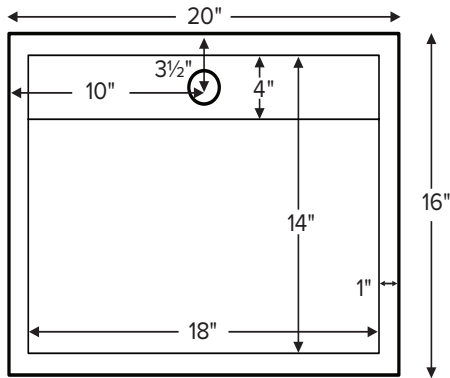

Wymara 1

Wymara 1 features a matching drain cover. See image below for sink with cover removed.

Due to its handcrafted nature, always measure sink on-site to ensure cut-out accuracy.

MODEL 712
20" x 16" x 4.5" Bowl: 18" x 14"
VESSEL STYLE
SculptureStone®
35 lbs / 16 kg

• Before discarding packaging, check for accessories that may be inside.
• All product measurements are ±1/2".
• Specifications and configurations are subject to change without notice.
• Measurements herein supersede all others published prior to publication date below.