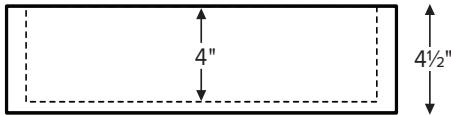

Wymara 1

Wymara 1 features a matching drain cover. See image below for sink with cover removed.

Due to its handcrafted nature, always measure sink on-site to ensure cut-out accuracy.

MODEL 712
20" x 16" x 4.5" Bowl: 18" x 14"
VESSEL STYLE
SculptureStone®
35 lbs / 16 kg