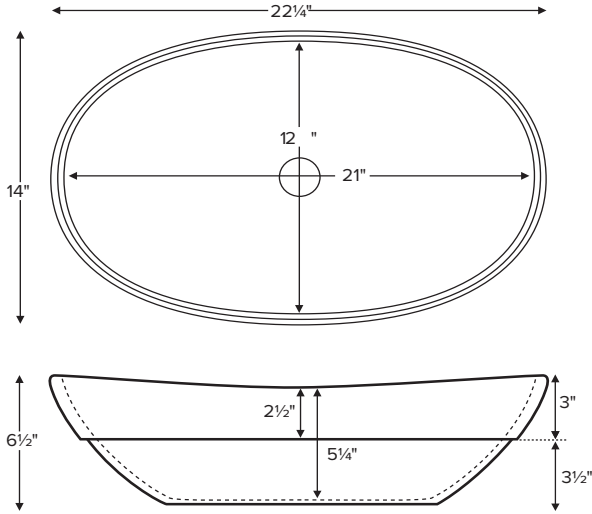

Elise SR

The top 3" of the semi-recessed sink will rest on the vanity.

MODEL 714
22.25" x 14" x 6.5"
SEMI-RECESSED
SculptureStone®
26 lbs / 12 kg

Due to its handcrafted nature, always measure sink on-site to ensure cut-out accuracy.

• Before discarding packaging, check for accessories that may be inside.
• All product measurements are ±1/2".
• Specifications and configurations are subject to change without notice.
• Measurements herein supersede all others published prior to publication date below.