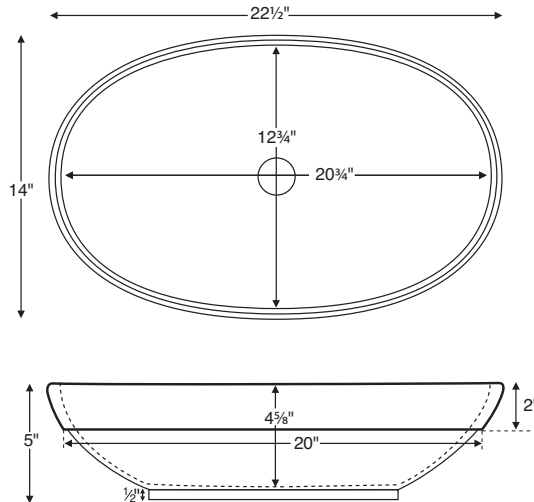

Alissa SR

The top 2" of the semi-recessed sink will rest on the vanity.

Due to its handcrafted nature, always measure sink on-site to ensure cut-out accuracy.

Ships with template.

MODEL 717
22.5" x 14" x 5"
SEMI-RECESSED
<b>SculptureStone®</b>
25 lbs / 11 kg

Also available, Alissa Counter-Sink, featuring custom-size countertop with integrated bowl. Offered in a single or double bowl configuration.

• Before discarding packaging, check for accessories that may be inside.  
• All product measurements are ±1/2".  
• Specifications and configurations are subject to change without notice.  
• Measurements herein supersede all others published prior to publication date below.