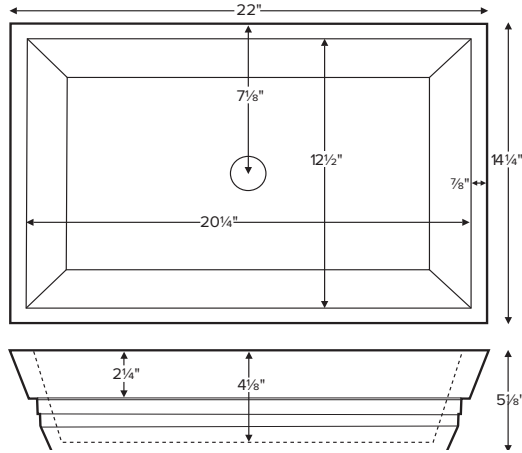

Petra 4 SR

The top 2¼" of the semi-recessed sink will rest on the vanity.

Due to its handcrafted nature, always measure sink on-site to ensure cut-out accuracy.

MODEL 731
22" x 14.25" x 5.125"
SEMI-RECESSED
SculptureStone®
33 lbs / 15 kg

Also available, Petra Counter-Sink 4, featuring custom-size countertop with integrated bowl. Offered in single or double bowl configurations.

ORDERING AND INSTALLATION

- 1.5" drain opening
- One-piece construction
- Non-porous, stain-, mold- and mildew-resistant SculptureStone®
- Material is approximately 70% organic
- Five-Year Limited Residential Warranty