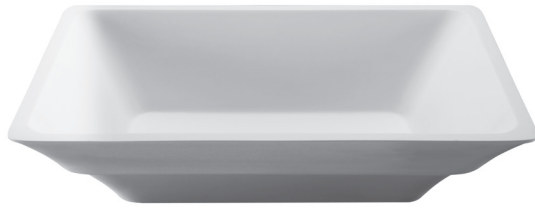

Addison SR

MODEL 740
22.375" x 15.125" x 5.5"
SEMI-RECESSED
<b>SculptureStone®</b>
30 lbs / 14 kg

The top 3" of the semi-recessed sink will rest on the vanity.

Due to its handcrafted nature, always measure sink on-site to ensure cut-out accuracy.

Finish	Part #	MSRP
soft matte white	MTCS740	<b>\$1,295</b>
hand-polished gloss white	MTCS740GL	<b>\$1,870</b>

**Options** Must be ordered at time of purchase

**Biscuit Color Upgrade (SSBISNK) +\$130**  
Additional material colors available for projects only. Please call MTI.

**Exterior Color \$370 (SSCOLSG) Gloss (SSCOLSM) Matte**  
Must specify color code. *Not available for undermount sinks.*  
Sapphire Blue (SB), Blue Lagoon (BL), Terracotta (TC), Onyx (OX), Stratus Gray (TG), Stormgray (SG)

**Quick Ship (QSPRI3) \$280** reduces lead time  
Please call for availability.

**Accessories** Must be ordered at time of purchase

**Teak Sink Tray**  
Slatted (TKST1) **\$205** Solid (TKST2) **\$205**