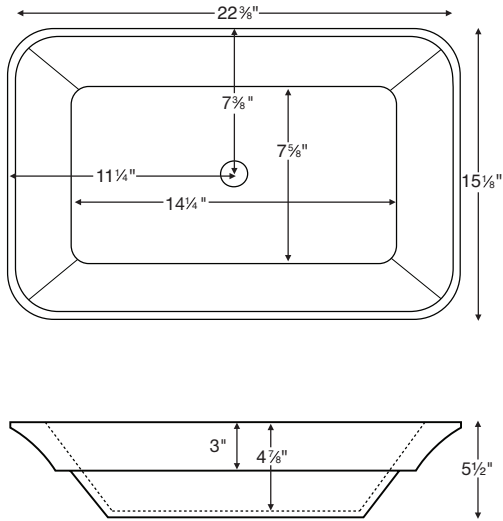

Addison SR

MODEL 740
22.375" x 15.125" x 5.5"
SEMI-RECESSED
<b>SculptureStone®</b>
30 lbs / 14 kg

The top 3" of the semi-recessed sink will rest on the vanity.

Due to its handcrafted nature, always measure sink on-site to ensure cut-out accuracy.

• Before discarding packaging, check for accessories that may be inside.  
• All product measurements are ±1/2".  
• Specifications and configurations are subject to change without notice.  
• Measurements herein supersede all others published prior to publication date below.