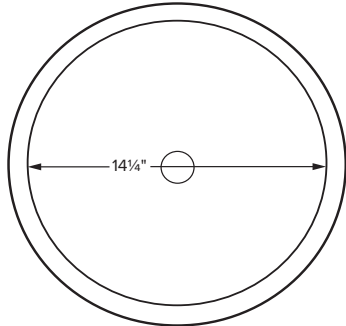

Halo 1 SR

MODEL 741
16.25" x 3.75"
SEMI-RECESSED
SculptureStone®
17 lbs / 8 kg

When semi-recessed, the top 1/2" of the sink will rest on the counter.

Due to its handcrafted nature, always measure sink on-site to ensure cut-out accuracy.