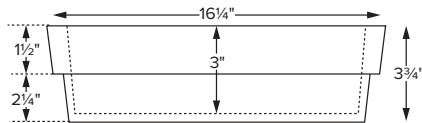

Halo 1 SR

MODEL 741
16.25" x 3.75"
SEMI-RECESSED
SculptureStone®
17 lbs / 8 kg

When semi-recessed, the top 1/2" of the sink will rest on the counter.

Due to its handcrafted nature, always measure sink on-site to ensure cut-out accuracy.