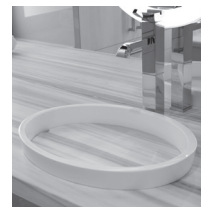

Continuum Oval

About Continuum sink:

- Designed by Matthew Quinn, Continuum is a semi-recessed sink that utilizes the countertop hole cut-out inside the sink bowl.
- This design enables the striations of the counter material to visually continue through the sink, as shown in the photos below.

**ORDERING AND INSTALLATION**

- 1.5" drain opening
- Provided template ships with sink. Always measure sink on-site to ensure cut-out accuracy.
- One-piece construction using Engineered SculptureStone® (ESS) material
- Non-porous, stain-, mold- and mildew-resistant.
- Material is approximately 70% organic
- Five-Year Limited Residential Warranty

**IMPORTANT ORDERING AND INSTALLATION INFORMATION**

- Top 2" sink rim designed to rest on counter.
- Sink may be used with or without countertop cut-out. Note: countertop material is not included.
- Provided adjustable leveling feet support the cut-out in the sink bowl and are included with sink as shown to the right.

Adjustable leveling feet.

Continuum shown above with countertop material installed.  
Note: countertop material is NOT included with sink.

- Before discarding packaging, check for accessories that may be inside.
- All product measurements are ±1/2".
- Specifications and configurations are subject to change without notice.
- Measurements herein supersede all others published prior to publication date below.