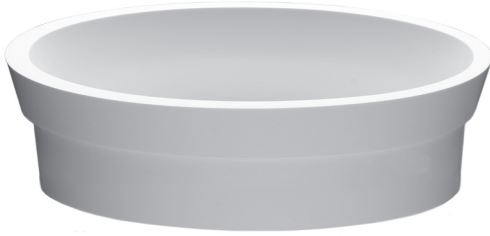

Continuum Oval

About Continuum sink:

- Designed by Matthew Quinn, Continuum is a semi-recessed sink that utilizes the countertop hole cut-out inside the sink bowl.
- This design enables the striations of the counter material to visually continue through the sink, as shown in the photos below.

MODEL 742
20.75" x 16" x 6.125"
SEMI-RECESSED
<b>SculptureStone®</b>
26 lbs / 12 kg

Finish	Part #	MSRP
soft matte white	MTCS742	<b>\$1,480</b>
hand-polished gloss white	MTCS742GL	<b>\$2,055</b>

Top View

Front View

Side View

Provided template ships with sink.  
Always measure sink on-site to ensure cut-out accuracy.

**Options** Must be ordered at time of purchase

- Biscuit Color Upgrade (SSBISNK) +\$130**  
Additional material colors available for projects only. Please call MTI.
- Exterior Color \$370 (SSCOLSG) Gloss (SSCOLSM) Matte**  
Must specify color code. *Not available for undermount sinks.*  
Sapphire Blue (SB), Blue Lagoon (BL), Terracotta (TC), Onyx (OX), Stratus Gray (TG), Stormgray (SG)
- Quick Ship (QSPRI3) \$280** reduces lead time  
Please call for availability.