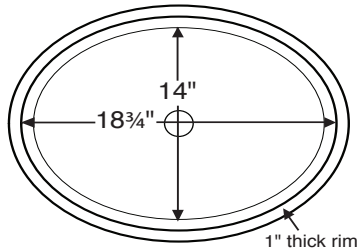

MODEL 742
20.75" x 16" x 6.125"
SEMI-RECESSED
<b>SculptureStone®</b>
26 lbs / 12 kg

Finish	Part #	MSRP
soft matte white	MTCS742	<b>\$1,480</b>
hand-polished gloss white	MTCS742GL	<b>\$2,055</b>

Top View