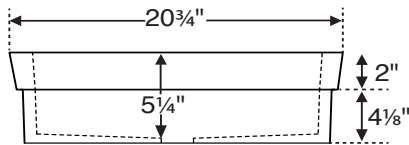

Front View

Side View