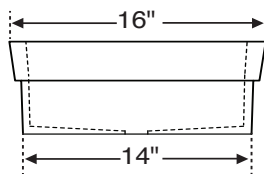

Provided template ships with sink.
Always measure sink on-site to ensure cut-out accuracy.

Options Must be ordered at time of purchase

- **Biscuit Color Upgrade (SSBISNK) +$130**
  Additional material colors available for projects only. Please call MTI.
- **Exterior Color $370 (SSCOLSG) Gloss (SSCOLSM) Matte**
  Must specify color code. *Not available for undermount sinks.*
  Sapphire Blue (SB), Blue Lagoon (BL), Terracotta (TC), Onyx (OX), Stratus Gray (TG), Stormgray (SG)
- **Quick Ship (QSPRI3) $280** reduces lead time
  Please call for availability.

Accessories Must be ordered at time of purchase

- **Drain Kits**
- **Finger Touch Drain Without Overflow**
  Chrome (DKFGCN) **$200**, Brushed Nickel (DKFGBNN) **$205**
- **Grid Drain Without Overflow**
  Chrome (DKGDCN) **$125**, Brushed Nickel (DKGDBNN) **$195**
- **Fixed Drain Without Overflow**
  Chrome (DKFDC) **$325**

ORDERING AND INSTALLATION

- 1.5" drain opening
- Provided template ships with sink. Always measure sink on-site to ensure cut-out accuracy.
- One-piece construction using Engineered SculptureStone® (ESS) material
- Non-porous, stain-, mold- and mildew-resistant.
- Material is approximately 70% organic
- Five-Year Limited Residential Warranty

IMPORTANT ORDERING AND INSTALLATION INFORMATION

- Top 2" sink rim designed to rest on counter.
- Sink may be used with or without countertop cut-out. Note: countertop material is not included.
- Provided adjustable leveling feet support the cut-out in the sink bowl and are included with sink as shown to the right.