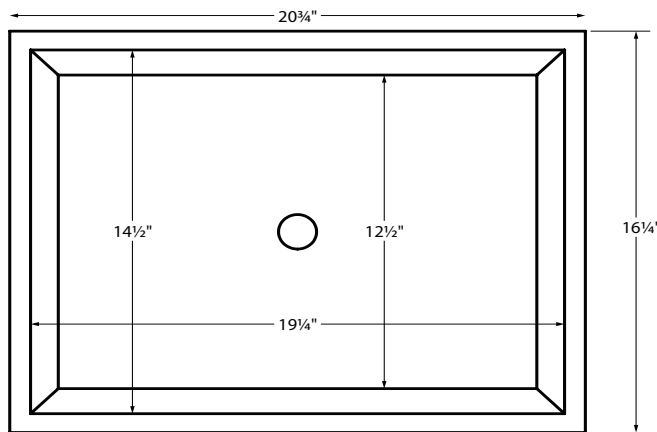

About Continuum sink:

- Designed by Matthew Quinn, Continuum is a semi-recessed sink that utilizes the countertop hole cut-out inside the sink bowl.
- This design enables the striations of the counter material to visually continue through the sink, as shown in the photos below.

Continuum Rectangle

MODEL 762
20.75" x 16.25" x 6.25"
SEMI-RECESSED
<b>SculptureStone®</b>
30 lbs / 14 kg

Provided template ships with sink.  
Always measure sink on-site to ensure cut-out accuracy.

Finish	Part #	MSRP
soft matte white	MTCS762	<b>\$1,695</b>
hand-polished gloss white	MTCS762GL	<b>\$2,470</b>