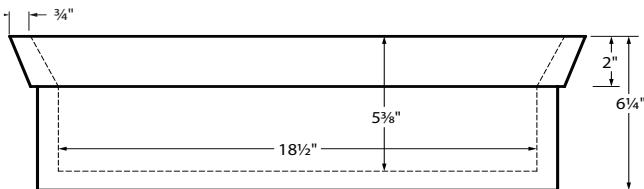

About Continuum sink:

- Designed by Matthew Quinn, Continuum is a semi-recessed sink that utilizes the countertop hole cut-out inside the sink bowl.
- This design enables the striations of the counter material to visually continue through the sink, as shown in the photos below.

Continuum Rectangle

MODEL 762
20.75" x 16.25" x 6.25"
SEMI-RECESSED
<b>SculptureStone®</b>
30 lbs / 14 kg

Provided template ships with sink.  
Always measure sink on-site to ensure cut-out accuracy.

Finish	Part #	MSRP
soft matte white	MTCS762	<b>\$1,695</b>
hand-polished gloss white	MTCS762GL	<b>\$2,470</b>