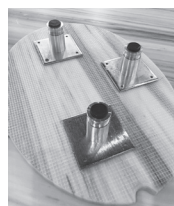

**ORDERING AND INSTALLATION**

- 1.5" drain opening
- Provided template ships with sink. Always measure sink on-site to ensure cut-out accuracy.
- One-piece construction using Engineered SculptureStone® (ESS) material
- Non-porous, stain-, mold- and mildew-resistant.
- Material is approximately 70% organic
- Five-Year Limited Residential Warranty

**IMPORTANT ORDERING AND INSTALLATION INFORMATION**

- Top 2" sink rim designed to rest on counter.
- Sink may be used with or without countertop cut-out. Note: countertop material is not included.
- Provided adjustable leveling feet support the cut-out in the sink bowl and are included with sink as shown to the right.