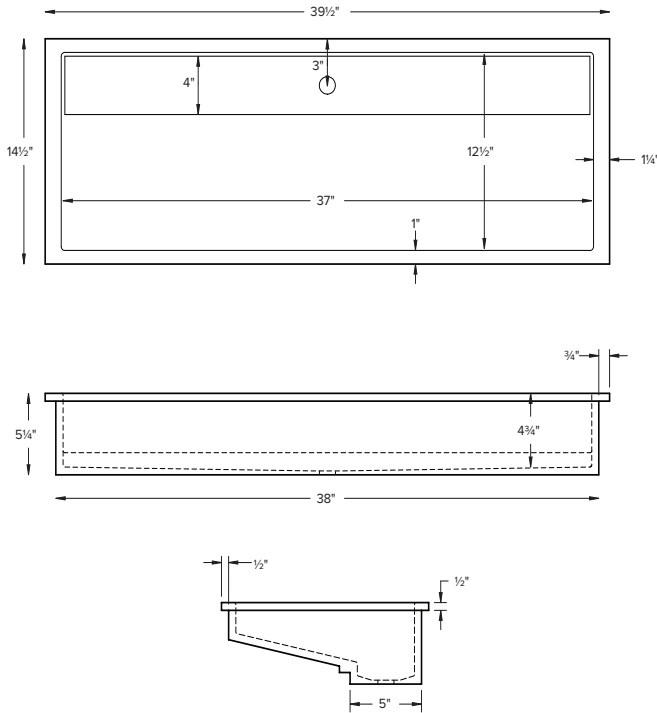

Wymara 3

Wymara 3 features a concealed drain cover.  
See image below for sink with cover removed.

MODEL 764
39.5" x 14.5" x 5.25" Bowl: 37" x 12.5"
UNDERMOUNT ONLY
<b>SculptureStone®</b>
70 lbs / 32 kg

Shown with drain cover removed.

Also available, Wymara Counter-Sink 3, featuring custom-size countertop with integrated bowl.

• Before discarding packaging, check for accessories that may be inside.  
• All product measurements are ±1/2".  
• Specifications and configurations are subject to change without notice.  
• Measurements herein supersede all others published prior to publication date below.