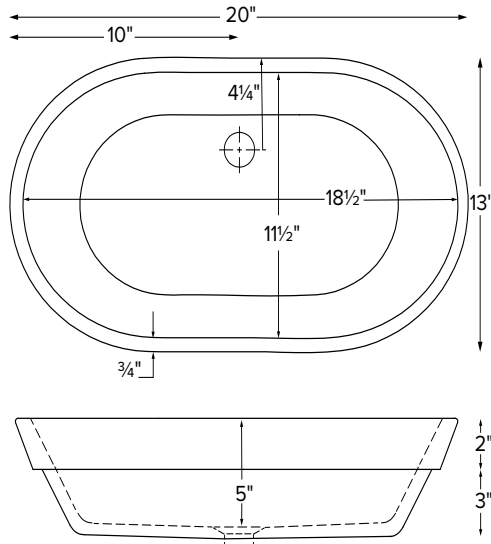

Leona

MODEL 768
20" x 13" x 5"
SEMI-RECESSED
SculptureStone®
13 lbs / 6 kg

When semi-recessed, the top 2" of the sink will rest on the vanity.

Due to its handcrafted nature, always measure sink on-site to ensure cut-out accuracy.

Also available, Leona Counter-Sink, featuring custom-size countertop with integrated bowl.

• Before discarding packaging, check for accessories that may be inside.
• All product measurements are ±1/2".
• Specifications and configurations are subject to change without notice.
• Measurements herein supersede all others published prior to publication date below.