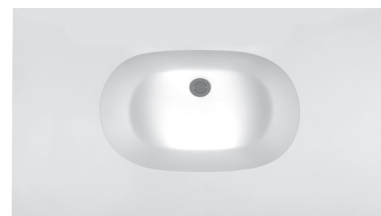

Leona

MODEL 768
20" x 13" x 5"
SEMI-RECESSED
SculptureStone®
13 lbs / 6 kg

When semi-recessed, the top 2" of the sink will rest on the vanity.

Due to its handcrafted nature, always measure sink on-site to ensure cut-out accuracy.

Exterior Color \$370 (SSCOLSG) Gloss (SSCOLSM) Matte
Must specify color code. *Not available for undermount sinks.*
Sapphire Blue (SB), Blue Lagoon (BL), Terracotta (TC), Onyx (OX), Stratus Gray (TG), Stormgray (SG)

Also available, Leona Counter-Sink, featuring custom-size countertop with integrated bowl.

• Before discarding packaging, check for accessories that may be inside.
• All product measurements are ±1/2".
• Specifications and configurations are subject to change without notice.
• Measurements herein supersede all others published prior to publication date below.