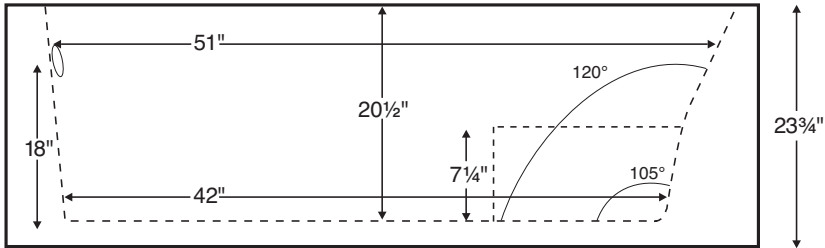

Available as a freestanding model or finished on 1, 2 or 3 sides for various installation applications.

**Andrea® 12**  
with Sculpted Finish®

<b>MODEL 102A</b>	
<b>59.75" x 42" x 23.75"</b>	
<b>FREESTANDING or ALCOVE</b> 116 gal to overflow	
<b>Acrylic CXL®</b>	<b>DoloMatte®</b>
150 lbs / 68 kg	<SOAKER> 169 lbs / 77 kg
Filling this tub to the maximum may require an above average size or dedicated water heater.	

Optional Integral Armrests  
The Sculpted Finish process does not allow enough space for mounting fixtures on the tub deck.  
Shown as Air Bath

<b>ELECTRICAL COMPONENTS &amp; SPECIFICATIONS</b>		
Hydrotherapy Package	Components Included	GFCI/110V
<b>Microbubbles</b>	Microbubbles pump	1-15 amp
<b>Air Massage</b>	heated blower	1-15 amp
<b>Microbubbles with Air</b>	Microbubbles pump, heated blower	1-20 amp
<b>Air Massage Elite</b>	heated blower, chromatherapy	1-15 amp
<b>Microbubbles with Air Elite</b>	Microbubbles pump, heated blower, chromatherapy	2-15 amp