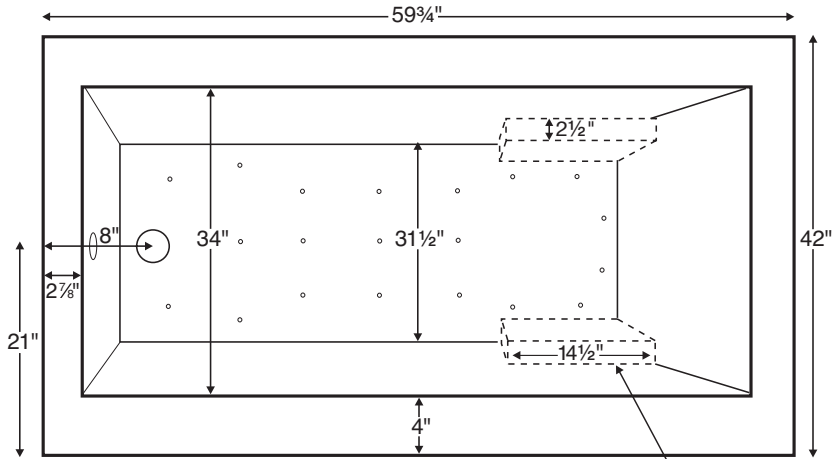

Available as a freestanding model or finished on 1, 2 or 3 sides for various installation applications.

**Andrea® 12**  
with Sculpted Finish®

<b>MODEL 102A</b>	
<b>59.75" x 42" x 23.75"</b>	
<b>FREESTANDING or ALCOVE</b> 116 gal to overflow	
<b>Acrylic CXL®</b>	<b>DoloMatte®</b>
150 lbs / 68 kg	<SOAKER> 169 lbs / 77 kg
Filling this tub to the maximum may require an above average size or dedicated water heater.	

Optional Integral Armrests  
The Sculpted Finish process does not allow enough space for mounting fixtures on the tub deck.  
Shown as Air Bath

<b>ELECTRICAL COMPONENTS &amp; SPECIFICATIONS</b>		
Hydrotherapy Package	Components Included	GFCI/110V
<b>Microbubbles</b>	Microbubbles pump	1-15 amp
<b>Air Massage</b>	heated blower	1-15 amp
<b>Microbubbles with Air</b>	Microbubbles pump, heated blower	1-20 amp
<b>Air Massage Elite</b>	heated blower, chromatherapy	1-15 amp
<b>Microbubbles with Air Elite</b>	Microbubbles pump, heated blower, chromatherapy	2-15 amp