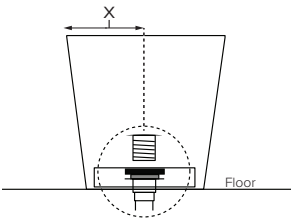

Parisian® 1 with Bun Feet

MODEL 146C	
66" x 35.75" x 26"	
FREESTANDING 87 gal to overflow	
Acrylic CXL®	DoloMatte®
240 lbs / 109 kg	<SOAKER> 270 lbs / 122 kg
Filling this tub to the maximum may require an above average size or dedicated water heater.	

Back of tub designed to accommodate rear drain.

Drain Rough-In Measurement

Bottom view with frame for bun feet

ELECTRICAL COMPONENTS & SPECIFICATIONS
Available as Soaker only
CSA Certified C/US; ANSI Z124.1