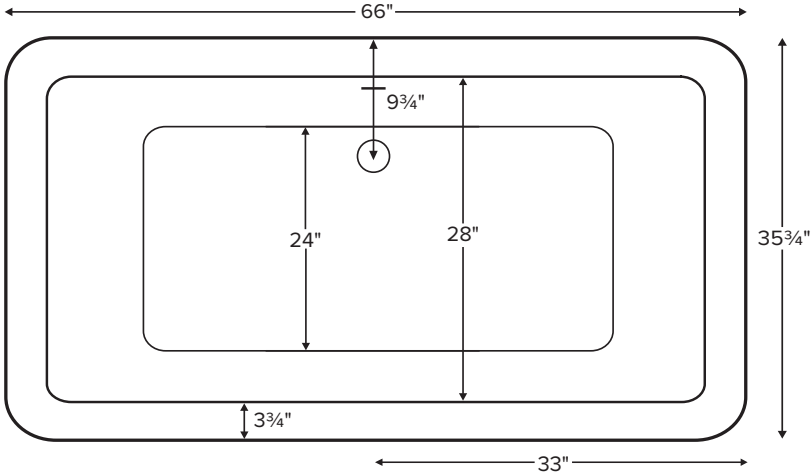

Parisian® 1 with Bun Feet

MODEL 146C	
66" x 35.75" x 26"	
FREESTANDING 87 gal to overflow	
Acrylic CXL®	DoloMatte®
240 lbs / 109 kg	<SOAKER> 270 lbs / 122 kg
Filling this tub to the maximum may require an above average size or dedicated water heater.	

Back of tub designed to accommodate rear drain.

Drain Rough-In Measurement

Bottom view with frame for bun feet

ELECTRICAL COMPONENTS & SPECIFICATIONS
Available as Soaker only
CSA Certified C/US; ANSI Z124.1

See the Installation & Operation Manual for more details.
 MTI's Customer Service: Monday-Friday 8am-6pm EST
800-783-8827 or service@mtibaths.com

- Before discarding tub packaging, check for accessories that may be packaged inside.
- All product measurements are ±1/2".
- Specifications and configurations are subject to change without notice.
- Measurements herein supersede all others published prior to publication date below.

Parisian® 1 with Bun Feet
MODEL 146C
66" x 35.75" x 26"

Hydrotherapy Packages	Package Contents	Acrylic CXL®		DoloMatte®	
		Part #	MSRP	Part #	MSRP
Soaker	Soaking bath - no jets; includes slotted integrated overflow and toe-tap drain kit in chrome finish, steel tub frame and bun feet. NOTE: Overall height with bun feet is 26".	S146C	\$13,115	S146CDM	\$13,890