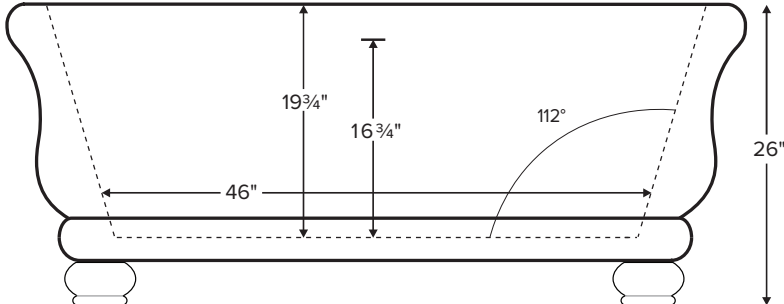

Parisian® 1 with Bun Feet

MODEL 146C	
66" x 35.75" x 26"	
FREESTANDING 87 gal to overflow	
Acrylic CXL®	DoloMatte®
240 lbs / 109 kg	<SOAKER> 270 lbs / 122 kg
Filling this tub to the maximum may require an above average size or dedicated water heater.	

Back of tub designed to accommodate rear drain.

Drain Rough-In Measurement

Bottom view with frame for bun feet

ELECTRICAL COMPONENTS & SPECIFICATIONS
Available as Soaker only
CSA Certified C/US; ANSI Z124.1

See the Installation & Operation Manual for more details.
 MTI's Customer Service: Monday-Friday 8am-6pm EST
800-783-8827 or service@mtibaths.com

- Before discarding tub packaging, check for accessories that may be packaged inside.
- All product measurements are ±1/2".
- Specifications and configurations are subject to change without notice.
- Measurements herein supersede all others published prior to publication date below.